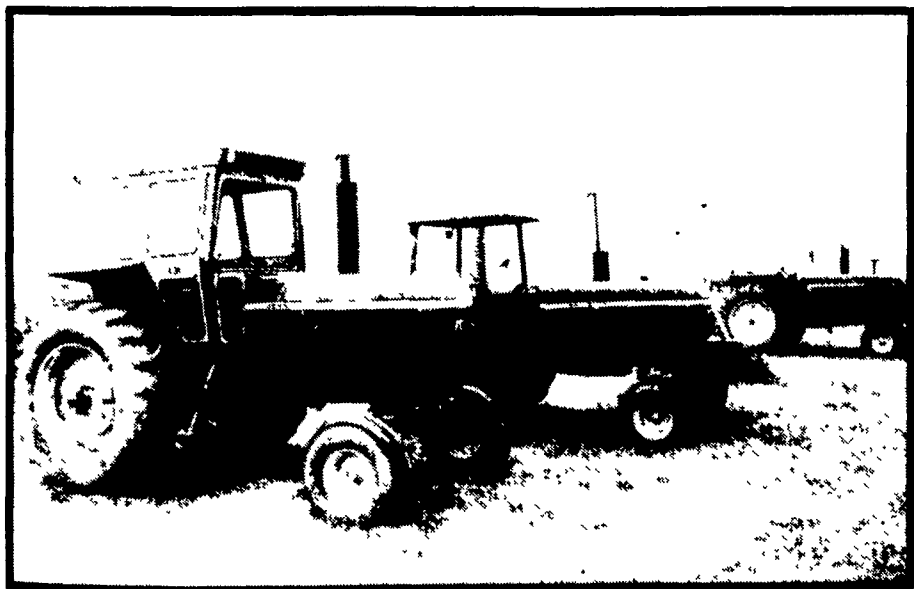

COMBINE HEADQUARTERS

**USED
COMBINES**

**No Interest
Until 1987!**

- JD 6620 SH 2 Years Old
- JD 6600 SH Hydrostatic
- JD 6600 SH Price Reduced
- JD 4400 D 1979, Extra Sharp
- JD 4400 G Priced Right
- JD 4400 G Mechanics Special

Choice of Heads....See Us For Details!

USED TRACTORS

No Interest Until Oct. 1, 1986*

- JD 4650 MFWD, Cab, Power Shift
- JD 4050 Quad-900 Hrs.
- JD 4240 Factory Cab & Air
- JD 4240 Row Crop Fenders
- JD 4430 . . Fact(SOLD), Air, Power Shift
- JD 4030 4 Post w/Enclosure