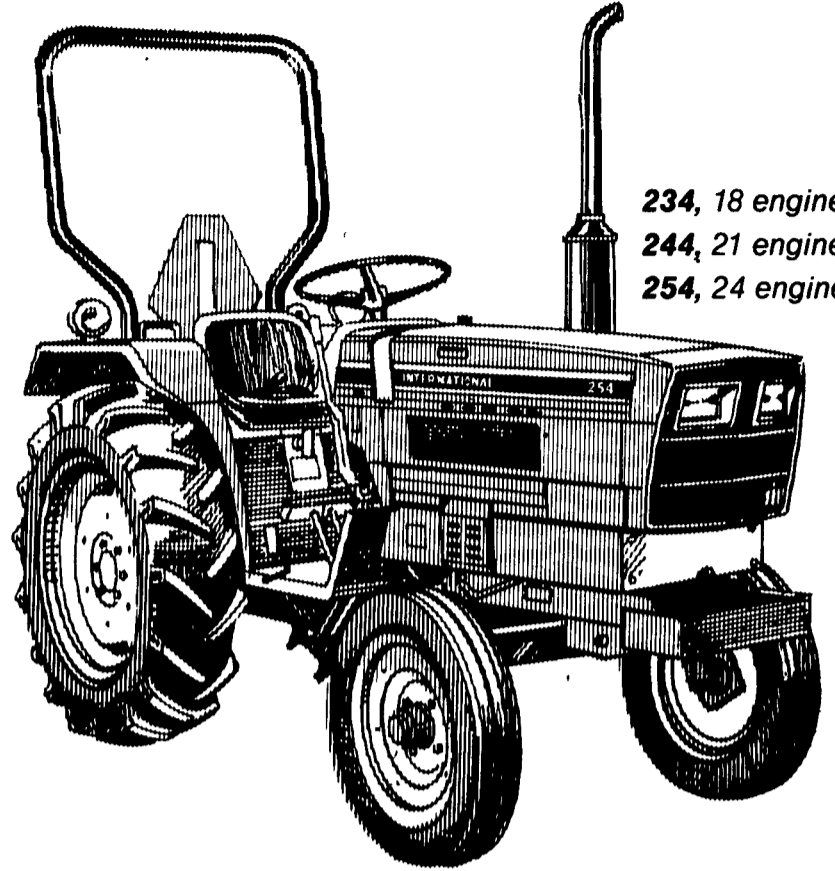

Every farmer can keep one busy!

234, 18 engine hp
244, 21 engine hp
254, 24 engine hp

International 200 Series Tractors

They're compact, but surprisingly powerful to save you a lot of back-breaking work. Husky, 3-cylinder diesel engines give you the power and economy you need around the farmyard or in the city, to do all types of jobs.

These are true farm-style tractors with 3-point hitch, smooth shifting transmissions, hand and foot throttles, plus complete lighting and instrumentation packages.

The 540 RPM PTO is standard on all three models. The 244 and 254 also have an optional 1250 RPM front PTO. For extra power and flotation, Mechanical Front Drive (MFD) gives you full all-wheel power for greater traction.

See us for 200 Series tractors, plus a full line of matching equipment!

A fresh team for today's farmer

SEE YOUR DEALER NOW!

TRI COUNTY EQUIPMENT

Rt. 40 & 557
Vineland, N.J. 08360
609-697-1414

CLARENCE WILSON & SON

Kimberton, PA
215-933-3581

BENDER IMPLEMENT CO.

Somerset, PA
814-443-4611

C & P FULTZ EQUIPMENT

Rt. 45 East
Spring Mills, Pa. 16875
814-422-8805

R.S. HOLLINGER & SON

Mountville, PA
717-285-4538

HICKORY INTERNATIONAL INC.

Route 1 Hickory
Bel Air, MD
301-838-4200

BINKLEY & HURST BROS.

133 Rothsville Station Rd
Lititz, PA
(717) 626-4705

MELVIN J. SHEFFER, INC.

121 Railroad Street
Hanover, PA
717-637-3808

MANOR EQUIPMENT, INC.

Wheatfield, PA 18356
Sinking Spring, PA 19608
215-678-0828

VOUGH & SONS, INC.

Bangor, PA
215-588-5922

C.H. WALTZ SONS, INC.

Cogan Station, PA
717-435-2921

LIGONIER SALES & SERVICE

Ligonier, Pa. 15658
412-238-5790

HOOBER EQUIP., INC.

Middletown, DE
302-378-9555

MESSICK FARM EQUIP.

Rheems Exit Rt. 283
Elizabethtown, PA
717-367-1319

COASTLINE, INC.

Rt. 537 & 524
Freehold, N.J. 07728
201-780-4600

SIVERS EQUIPMENT CO.

Wyalusing, PA
717-746-3355

ERB & HENRY EQUIP., INC.

22-26 Henry Ave.
New Berlinville, PA
1 Mile North of Boyertown
215-367-2169

WM. HOBENSACK'S SONS

1060 Greeley Ave.
Ivyland, PA
215-675-1610
215-343-2101

WARNER TRACTOR & EQUIPMENT, INC.

Troy, PA
(717) 297-2141

FARM-RITE INC.

Shiloh, NJ
609-451-1368

NORMAN BRIGHT

New Egypt, NJ
609-723-0300

LAMB'S FARM MACHINERY

Thorndale, PA
215-269-2676

M & R EQUIPMENT, INC.

New Park, PA
717-993-2511

INCH EQUIPMENT CO.

McAllisterville, PA
717-463-2191

MORRIS INTERNATIONAL INC.

Everett, PA
814-652-6101

CARLISLE FARM SERVICE

260 York Rd.
Carlisle, PA 17013
717-243-4419

MIFFLINBURG FARM SUPPLY

Route 45
Mifflinburg, PA
717-966-3114

GEORGE W. KINSMAN, INC.

516 Main St
Honesdale, PA 18431
717-253-3440

COOPERS HDWE, INC.

Turbotville, Pa. 17772
717-649-5115
1-800-441-FARM

HINES EQUIPMENT

Cresson, Pa. 16630
814-886-4183

A.L. HERR & BRO.

312 Park Ave.
Quarryville, PA
(717) 786-3521

BIGGS INCORPORATED

34 Buckley Ave.
Rising Sun, MD
301-658-5531

ECKROTH BROS. FARM EQUIP.

RD 2, New Ringgold, PA
717-943-2131

C.B. HOOBER & SON

Intercourse, PA
717-768-8231

RINGTOWN FARM CO., EQUIPMENT