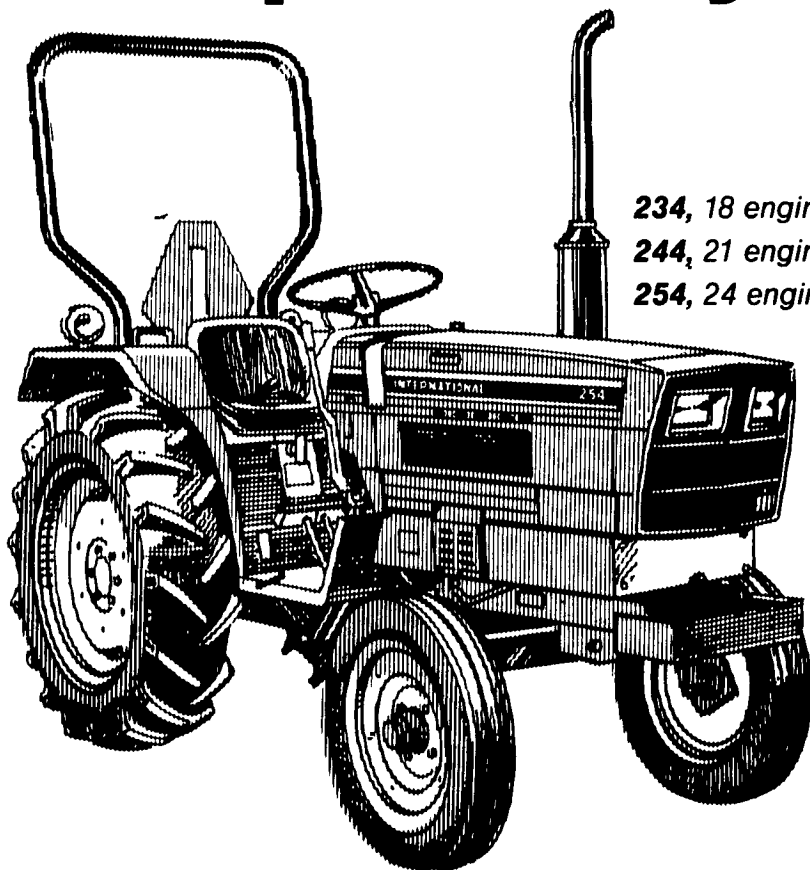

International 274 Offset Tractor

Perfect view for one-row cultivating

The International 274 tractor has the operator offset to the right. This provides a near-perfect view of the right-hand rows when cultivating vegetables, tobacco, flowers and other delicate crops. If you raise specialty crops that have to be handled with care, the International 274 is for you.

- 30 engine hp 3-cylinder diesel.
- 8-speed transmission.
- 540 RPM PTO.
- Category I 3-point hitch optional.
- Adjustable wheel treads.
- 23-inch front axle clearance.

For a better view of your row crops, see the 274 today.

200 SERIES
5% APR Financing OR Additional Discounts

Every farmer can keep one busy!

234, 18 engine hp
244, 21 engine hp
254, 24 engine hp

International 200 Series Tractors

They're compact, but surprisingly powerful to save you a lot of back-breaking work. Husky, 3-cylinder diesel engines give you the power and economy you need around the farmyard or in the city, to do all types of jobs.

These are true farm-style tractors with 3-point hitch, smooth shifting transmissions, hand and foot throttles, plus complete lighting and instrumentation packages.

The 540 RPM PTO is standard on all three models. The 244 and 254 also have an optional 1250 RPM front PTO. For extra power and flotation, Mechanical Front Drive (MFD) gives you full all-wheel power for greater traction.