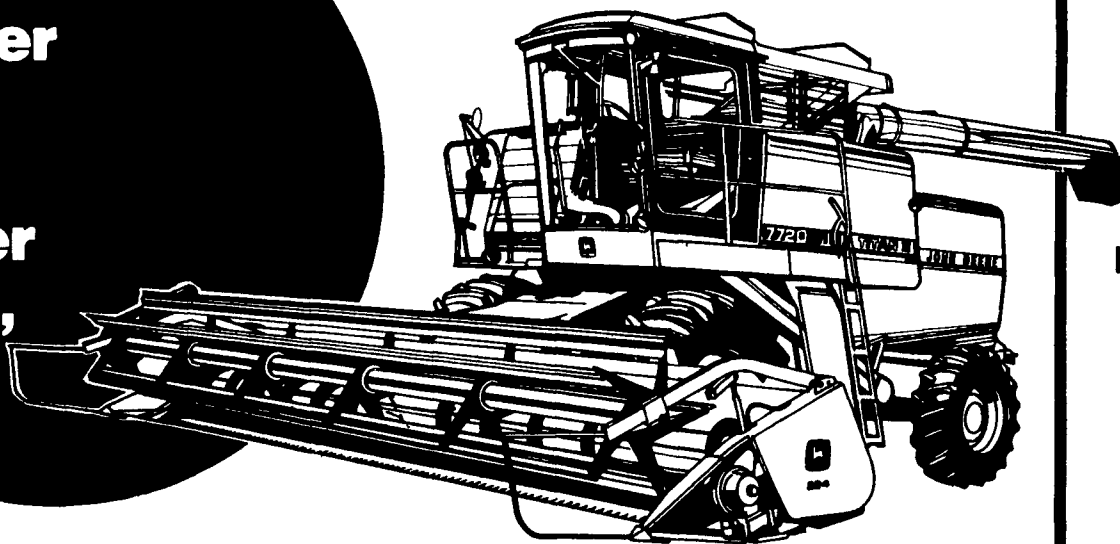

**"The sooner you buy the bigger you save" SALE**

## Vertical Path Boom. A leap ahead in loader logic.

**New John Deere skid-steer loaders give you up to 30% more reach**

Boom arch is eliminated! John Deere's Vertical Path boom lifts loads up and out. So you've got up to 30% more forward reach than most other skid-steers for good truck loading ability.

These new John Deere skid-steers also have 30% more lift per pound of weight than conventional units, thanks to high strength steel and uniframe construction.

And they run the ground well. A low center of gravity, low profile and long