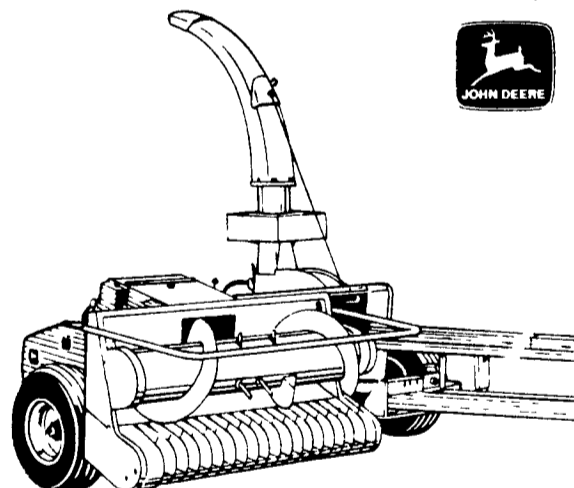

1-7000 6 Row cons. planter in stock

WAIVER ON NEW JOHN DEERE & USED HAY AND FORAGE EQUIPMENT
 To Sept. 1, 1986

Your best source for equipment financing

CONFIDENCE IN OUR EQUIPMENT
 CONFIDENCE IN YOU

Fine Tune Your John Deere Harvester With GENUINE John Deere Parts And SAVE! SAVE! SAVE!

PICKUP TEETH

5 1/2 ft. Head ... \$1.13 ea.
 7 ft. Head \$1.18 ea.

FORAGE HARVESTER KNIVES

All "Dura-Drum" Knives ONLY \$9.00 ea.

Keep Drive Chains Running Like New w/John Deere Chain Lube ONLY \$2.99 for 15 Oz. Spray Can

ROLLER CHAIN

Replace worn chains before they cost you expensive "downtime"

NEW REDUCED PRICES
 Make Us Your Roller Chain Headquarters.

EXCLUSIVE FEATURES

John Deere 3950 Powr-Mizer Forage Harvester lets you get all the yield from your field

The John Deere 3950 Powr Mizer Forage Harvester has the exclusive features you need to get more of your crop into the wagon and silo

Exclusive Spout Trak™ aiming control locks in on the trailing wagon around turns and down crooked rows Exclusive Row-Trak™ guidance system keeps the row unit centered on rows through turns and around contours