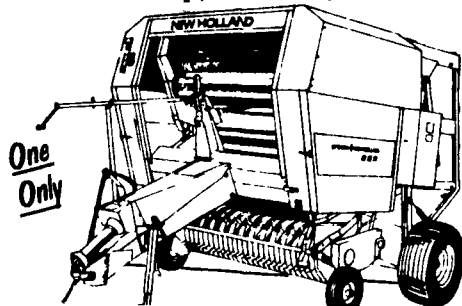

STANLEY'S FARM SERVICE

RD Box 46
Klingerstown, PA
717-648-2088

SPRINGTIME SAVINGS

SPECIALS ON HAY AND FORAGE EQUIPMENT

Check This Great Buy On A High Capacity Baler NH 326T Twine Baler With Hydraformatic Bale Tension Hydraulic Pickup Lift

RELIABILITY... BALE AFTER BALE AFTER BALE

NH 70 BALE THROWER
With Hydraulic Direction And Manual Distance Controls
Demo

SALE PRICE \$11,375
* MAY CASH DIVIDEND - 400
\$10,975

NH MODEL 855 ROUND BALER

Auto. Wrap, 540 RPM, Loaded

For acre after acre, hour after hour capacity in a round baler, nothing comes close to the '855' from the round baler leader Sperry New Holland. It's loaded with capacity features like Super-Sweep pickup, a roll floor design and steel apron chains that turn out solid, well shaped bales weighing up to 1700 pounds.