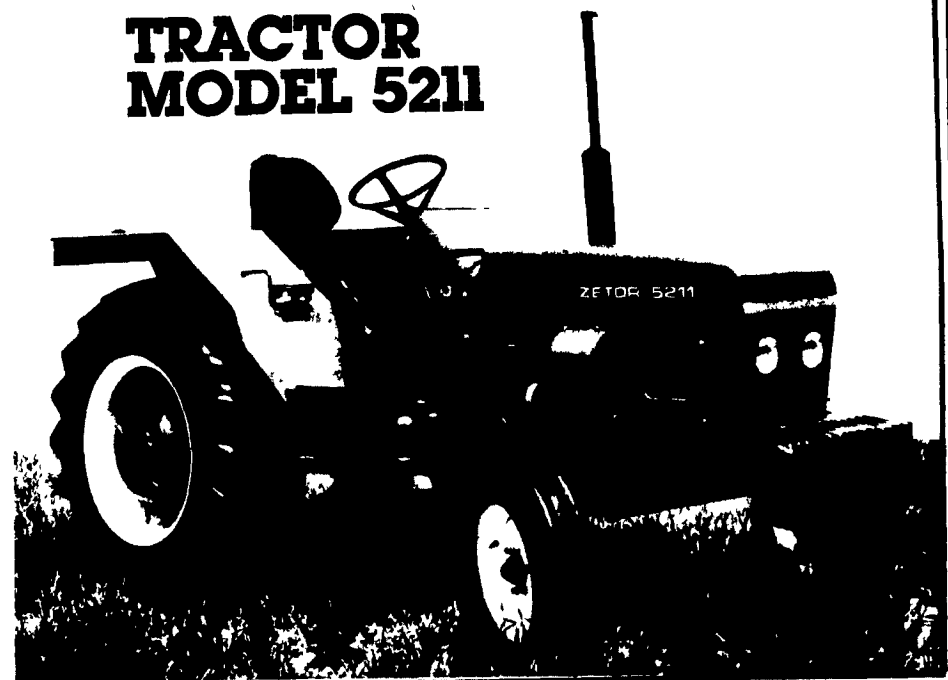

### TRACTOR MODEL 5211

We believe The ZETOR TRACTOR is the best, most durable, tractor in the world today, built with the same technology that, in the past, made American farm tractors the leader in the world. Built with pride... Extra heavy duty parts... and built for easy service.

Compare A ZETOR 52 SERIES Tractor - 2 or 4 Wheel Drive - To Any Other Brand... You Will See It Is The Best Tractor Buy In America!!

Features	ZETOR 52 SERIES	JOHN DEERE 1450	JOHN DEERE 2150
PTO Horsepower	43	44	46
Cu. Inch Engine Displacement	164	190	179
Forward Speeds	10	9	8
Weight	5,200 Lbs.	4,410 Lbs.	4,970 Lbs.
Std. Front Tires, 2 WD	750x16	650x16	650x16
Std. Rear Tires, 2 WD	14.9x28	14.9x28	13.6x28
540/1000 Rear PTO	Standard	Not Avail.	Not Avail.
Flat Operator's Deck	Standard	Not Avail.	Not Avail.
Individual Cylinder Heads	Standard	Not Avail.	Not Avail.
Fuel Consumption As Per Neb. Test	2.421 Gals. Per Hr.	2.924 Gals. Per Hr.	3.209 Gals. Per Hr.
Factory List Price 2 Wheel Drive	<b>\$9,265</b>	<b>\$16,234</b>	<b>\$16,731</b>
Factory List Price 4 Wheel Drive	<b>\$11,130</b>	<b>\$20,534</b>	<b>\$21,912</b>