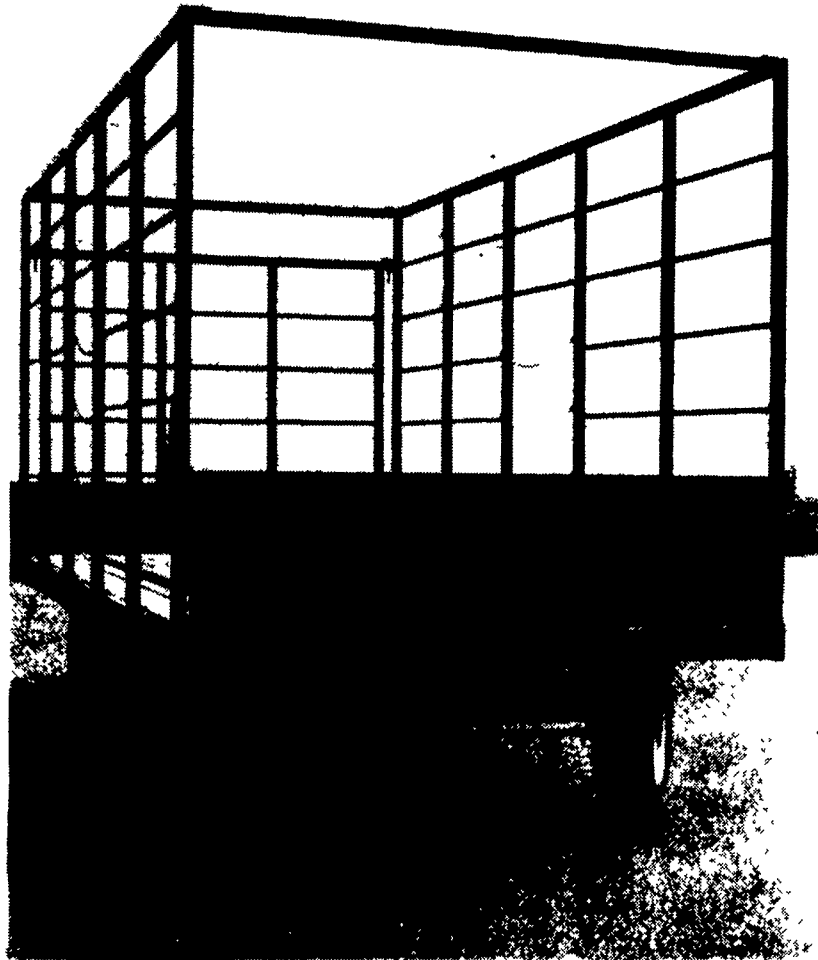

USED EQUIPMENT

Disk Harrows
Grain Drills
4 Bt. 2 Pt. Hitch
Plow
Farmall 656
AC 7000

Used Combines
IH 1066
IH 58 6 R Corn
Planter
IH 284

Norman Bright Inc.

45 Evergreen Road New Egypt, N.J.
609-723-0300

USED EQUIPMENT

AC 6 Row No-Til Planter. Dry Fertilizer
Attachment Available. Call For Price
AC 7000 Tractor w/Cab. Call For Price

Vernon E. Stup Co.
5859 Urbana Pike
Frederick, Md. 21701
301-663-3185

USED EQUIPMENT

2 JD 520 Tractor
& Loaders
NH 310 Baler

NH 273 Baler
NI 40 Ft. Elevator
NH 56 Rake

R. IVAN MACKNAIR

RD #5 Box 303
Lewistown, Pa. 17044
3 Miles East of Vira on Old Stage Rd.
717/543-5192

**TRACTORS
FOR SALE**

JD 80 w/rear steel
$1475
JD AR excellent condi-
tion $1250
JD G High Crop, $2250
Case DC High Crop
$1250
AC 2035, $750
AC Model A, $2250
V Orchard Case, $750
B2 Coop, $750
812-295-2052

**THE ORIGINAL STEEL BALE WAGON
MADE WITH SQUARE STEEL TUBING**

**CHECK THESE FEATURES AGAINST
ANY OTHER BALE WAGON —
YOU'LL FIND OURS IS THE BEST!**

- ...Eight foot wide inside by Eighteen feet long.
- ....Rugged square steel tubing.
- ....Fold down front gate w/diamond plate platform.
- ....Swing-out tailgate.
- ....Unload from side, front or rear.
- ....Solid oak floor.
- ....Eight ton running gear w/universal bearings.
- ....With New 9.5Lx15 tires.
- ....Backed by Hooper Parts and Service.

Don't Settle For Less Than The Best

CALL US TOLL FREE FOR A PRICE

1-800-233-0165
MD, NJ, DEL, NY

1-800-732-0017
PA Only