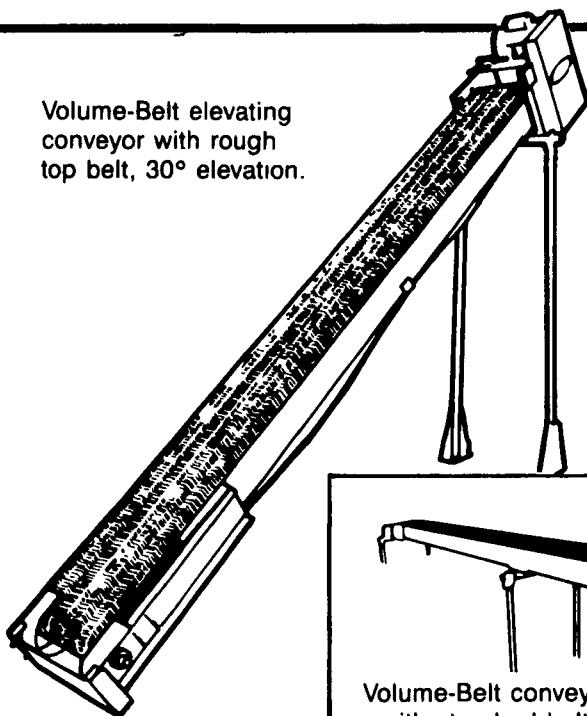

See us for the performance leaders... in systems and service.

VOLUMASTER

Volume-Belt elevating conveyor with rough top belt, 30° elevation.

Volume-Belt conveyor with standard belt.

The short-distance winner

For conveying feed over short spans, you can't beat the new Model 40 Volume-Belt® Conveyor from Butler. It's the leader in capacity... economy... and convenience.

- Greater capacity than chain or auger systems
- Fast, uniform delivery; no feed separation
- Unequaled versatility
- For use in installations up to 40 feet
- Quiet operation
- Lower horsepower requirements
- Simple design, quality construction