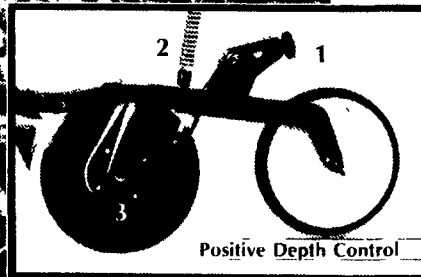

You Won't Find A Better No-Till Drill Than GREAT PLAINS

THE NO-TILL HITCH THAT WORKS

Call Us For A Demonstration

Great Plains Solid Stand® drills have the planting accuracy drilled soybeans need;

(1) Depth-Gauging Press Wheels keep the opener from penetrating too deep; planting depth can be quickly changed with exclusive dial-a-depth adjustment system. (2) Double Down-Pressure Springs hold opener firmly in the soil — preventing the bouncing action which leaves seed scattered on top of the ground.

(3) Special Seed Chute places seed in the very bottom of the v-slot, rather than allowing slot to partially close prior to seed release.

Here's why:

A unique pivot between the coulters and the drill allows each disk opener to track exactly in the slot cut by the coulter in front — even while the unit is rounding a curve.

Excellent penetration is also achieved, thanks to a heavy-duty framework, calcium-fillable transport tires, and a special weight transfer design which applies some of the weight of the drill itself to the coulters. Should additional weight be needed, specially designed weight brackets are available which accept most tractor suitcase-style weights. In all, up to 400 lbs. of weight per coulter is possible — ensuring penetration even in the toughest ground.