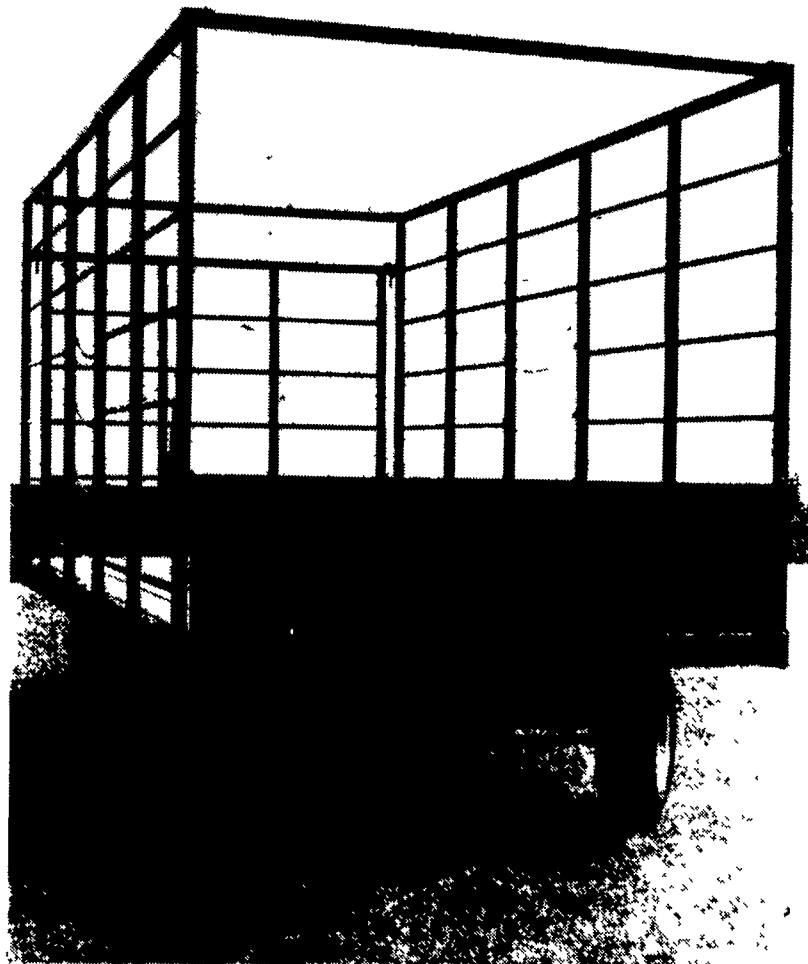

TWO CONVENIENT LOCATIONS

C.B. HOOBER & SON INC.
INTERCOURSE, PA
(717) 768-8231

Case
AUTHORIZED
UPS STATION

All New & Used
Products Backed
By Hooper Parts
And Service

HOOBER EQUIPMENT INC.
MIDDLETOWN, DE
(302) 378-9555