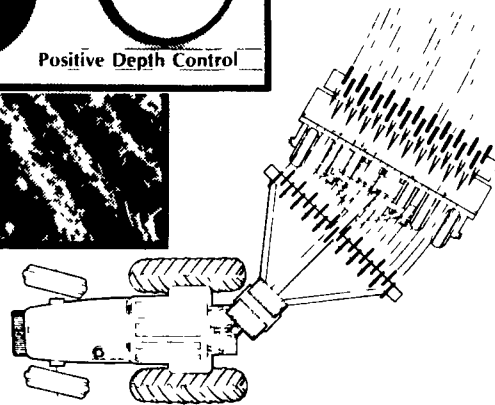

You Won't Find A Better No-Till Drill Than GREAT PLAINS

THE NO-TILL HITCH THAT WORKS

Call Us For A Demonstration

Great Plains Solid Stand® drills have the planting accuracy drilled soybeans need;

(1) Depth-Gauging Press Wheels keep the opener from penetrating too deep; planting depth can be quickly changed with exclusive dial-a-depth adjustment system. (2) Double Down-Pressure Springs hold opener firmly in the soil — preventing the bouncing action which leaves seed scattered on top of the ground.

(3) Special Seed Chute places seed in the very bottom of the v-slot, rather than allowing slot to partially close prior to seed release.

Here's why:

A unique pivot between the coulters and the drill allows each disk opener to track exactly in the slot cut by the coulter in front — even while the unit is rounding a curve.

Excellent penetration is also achieved, thanks to a heavy-duty framework, calcium-fillable transport tires, and a special weight transfer design which applies some of the weight of the drill itself to the coulters. Should additional weight be needed, specially designed weight brackets are available which accept most tractor suitcase-style weights. In all, up to 400 lbs. of weight per coulter is possible — ensuring penetration even in the toughest ground.

Finally, all Combination Drill Hitches feature a quick hitch for attaching easily to 3-point drills. So you have the flexibility to no-till some acreage, then switch back to a conventional seeding method as conditions vary.