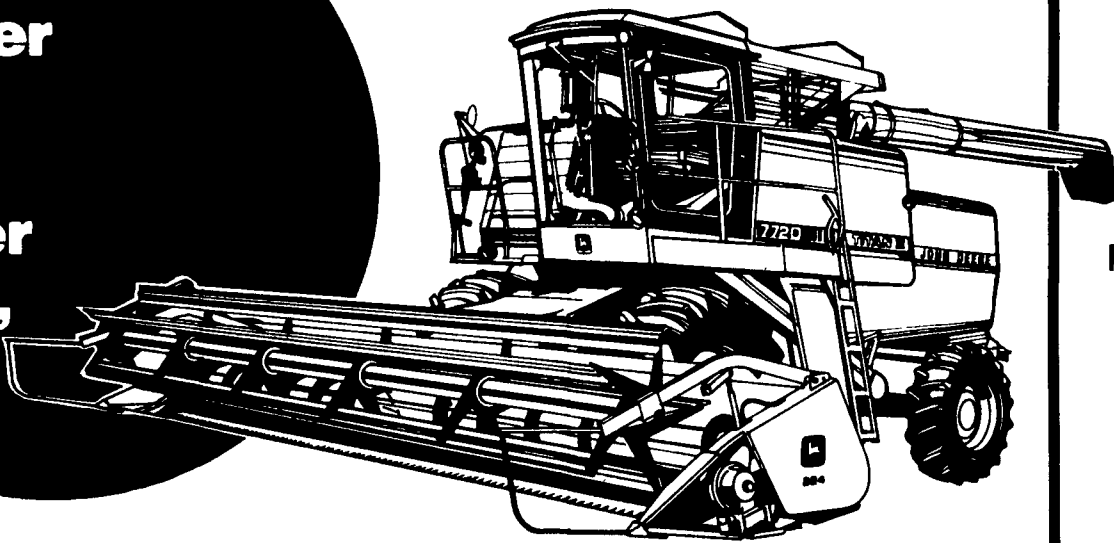

"The sooner you buy the bigger you save" SALE

John Deere combine savings countdown

Buy your new John Deere combine now and you can save several ways. The sooner you buy the more you save. We've also got some great deals on used combines.

*Availability of John Deere financing subject to approval of credit. These offers may be withdrawn at any time.

See us right away-the sooner the better

Vertical Path Boom. A leap ahead in loader logic.

New John Deere skid-steer loaders give you up to 30% more reach

Boom arch is eliminated! John Deere's Vertical Path boom lifts loads up and out. So you've got up to 30% more forward reach than most other skid-steers for good truck loading ability.

These new John Deere skid-steers also have 30% more lift per pound of weight than conventional units, thanks to high strength steel and uniframe construction.

And they run the ground well. A low center of gravity, low profile and long

wheelbase provide the stability for better rough-terrain performance and faster travel. Hydrostatic drive allows precise speed control. Shorter overall length and narrower width make for superior maneuverability. Two-lever steering and foot controls increase operator efficiency.