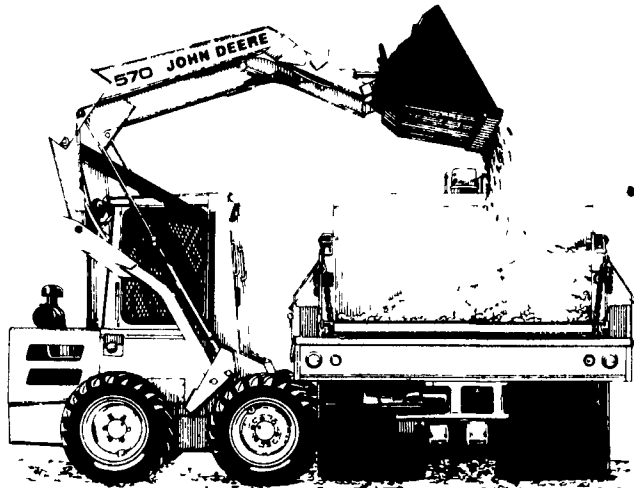

*Availability of John Deere financing subject to approval of credit. These offers may be withdrawn at any time.

See us right away-the sooner the better

Vertical Path Boom. A leap ahead in loader logic.

New John Deere skid-steer loaders give you up to 30% more reach

Boom arch is eliminated! John Deere's Vertical Path boom lifts loads up and out. So you've got up to 30% more forward reach than most other skid-steers for good truck loading ability.

These new John Deere skid-steers also have 30% more lift per pound of weight than conventional units, thanks to high strength steel and uniframe construction.

And they run the ground well. A low center of gravity, low profile and long

wheelbase provide the stability for better rough-terrain performance and faster travel. Hydrostatic drive allows precise speed control. Shorter overall length and narrower width make for superior maneuverability. Two-lever steering and foot controls increase operator efficiency.