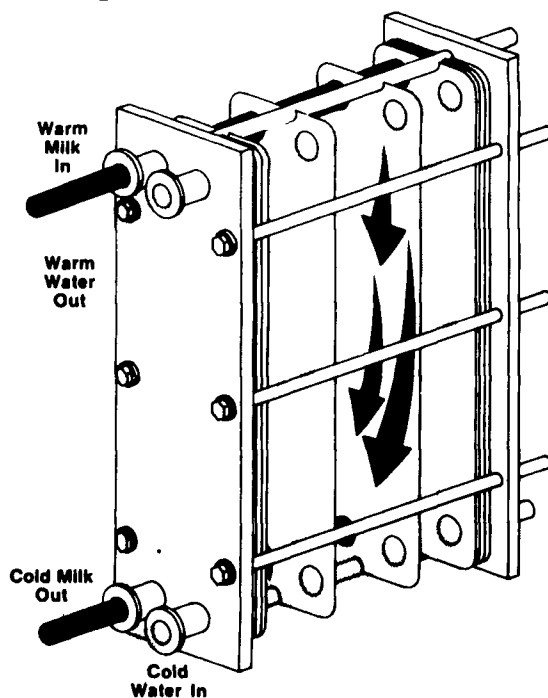

Accu-Therm™

SEE YOUR LOCAL MUELLER DEALER TODAY!

PENNSYLVANIA

**Rufus Brubaker
Refrigeration**
614 Penryn Rd
Manheim, Pa 17545
PH: 717-665-3525

Rt 3, Box 437A
Quarryville, Pa 17566
PH: 717-786-1617

Rt 1, Box 199
Myerstown, Pa 17067
PH: 717-933-4711

**Dairyland Sales
& Service**
RD 2, Box 43
Troy, Pa 16947
PH: 717-297-4128

K.C. Dairy Service
RD 2, Box 2332
Mt Bethel, Pa 18343
PH: 717-897-5141

**Longacre Electrical
Service, Inc.**
602 Main St
Bally, Pa 19503
PH: 215-845-2261

**Martin's Dairy
Service, Inc.**
RD 2, Box 197
Troy, Pa 16947
PH: 717-297-3972

**Martin's
Refrigeration Service**
1122 Woodstock Rd
Fayetteville, Pa 17222
PH: 717-352-2783

**Northampton
Farm Bureau**
300 Bushkill St
Tatamy, Pa 18085
PH: 215-258-2871

**Penn York
Refrigeration**
RD 1
Knoxville, Pa 16928
PH: 814-326-4496

**Shartlesville
Farm Service**
RD 1, Box 1392
Hamburg, Pa 19526
PH: 215-488-1025

**Wehr's Dairy
Equipment**
RD 2, Box 85
Mifflinburg, Pa 17844
PH: 717-966-1396

**DELAWARE
Bennett Machine
Company**
1601 South
Dupont Boulevard
Milford, DE 19963
PH: 302-422-4837

**NEW JERSEY
Gardner's Electric**
217 State St
Elmer, NJ 08318
PH: 609-358-7271

**MARYLAND
Dairymen, Inc.
Middle Atlantic
Division**
600 Liberty Rd
Sykesville, MD 21784
PH: 301-795-2727

**Laurel Run Farm
Supply**
RD 2, Box 117
Grantsville, MD 21536
PH: 301-895-5567

**George M. Priest
and Sons**
RD 8, Box 142
Hagerstown, MD 21740
PH: 301-733-6661
301-797-3921

**Sales Representative
Emerson Snee**
RD 1 Box 28
Wind Ridge, Pa. 15380
PH: 412-685-5384