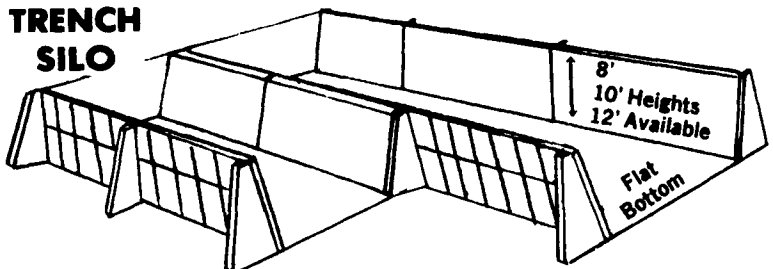

TRENCH SILO

PANEL-STRUCT, INC.

853 Buchanan Trail East
Greencastle, Pa. 17225
PHONE 717-597-4994

CUSTOM DESIGNING FOR YOUR PRE-CAST NEEDS
FOUNDATION WALLS, MANURE PITS, INSULATED PANELS

Movable And Expandable

CENTER-BUNK

We Deliver And Install

10" Thru 16"

PEERLESS FORAGE BLOWER

RYELAGE FIELD DEMONSTRATION
Tues., May 13th
Call Mon., May 12th For Loc. & Dir.

The new 560 blower, tough enough to go the distance!

- Blows 2 tons per minute up to 100 high
- Large 56" diameter fan with shaker pan feed
- More lifting power with curved paddles
- Heavy duty frame and jackstand

FORMERLY MANUFACTURED BY KASTEN MFG. CORP. NOW BUILT BY PEERLESS - LEADERS IN FARM FEED PROCESSING EQUIPMENT FOR OVER 35 YEARS. PEERLESS ALSO OFFERS A COMPLETE LINE OF PORTABLE, STATIONARY, AUTOMATIC AND MIXER MOUNTED ROLLER MILLS.

SALES • PARTS • SERVICE **1-800-528-6695 U.S.**
1-800-528-6693 PA
Feedmobile Inc. 717-626-2680

CALL OR WRITE TO **FEEDMOBILE, INC.**
727 Furnace Hills Pike,
Lititz, PA 17543

I Would Like Additional Information On The Following

☐ Roller Mill For High Moisture Corn	☐ Challenger Ear Corn Roller Mill
☐ Roller Mill For Dry Corn	☐ Peerless Forage Blower
☐ Conversion Package For	☐ Mini Batch Maker By Feedmobile
☐ Converting Grinder Mixer To Roller Mixer	☐ Textureator Mobile Or Stationary By Feedmobile

NAME _____
ADDRESS _____
CITY _____ STATE _____
PHONE _____ ZIP _____

EARLY ORDER DISCOUNTS
NOW AVAILABLE ON
MADISON SILOS

- You save money by ordering your Madison Silo early
- Unique truss-beam design makes the Madison Vibra-Cor stave the thickest in the industry with twice the strength of other concrete staves.
- Madison Silos — Starline Unloaders
- Nutri-Matic® and Grain-O-Matic® Oxygen-Limiting, Bottom Unloading For Haylage And High Moisture Corn Featuring The Laidig Unloader.

CALL US TODAY...
MADISON SILO CO. OF PENNSYLVANIA
1070 Steinmetz Rd Ephrata, Pa. 17522
Phone 717-733-1206