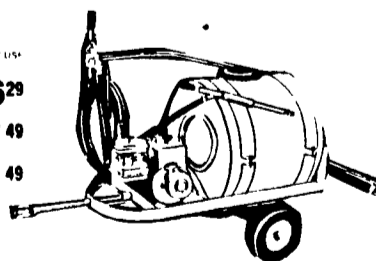

89⁹⁹ 24681-282
47" Field Fence
6" between stays with 11 gauge filler wires and 9 gauge top & bottom wires

439⁹⁹ Reg. 469.99 / SAVE 30.00
16500-100
Lawn and Garden Mini Sprayer
• Hand gun and 25 ft. hose
• High pressure roller pump
• Boom covers 7' with 2 flood jet nozzles
• Adjustable nylon regulator