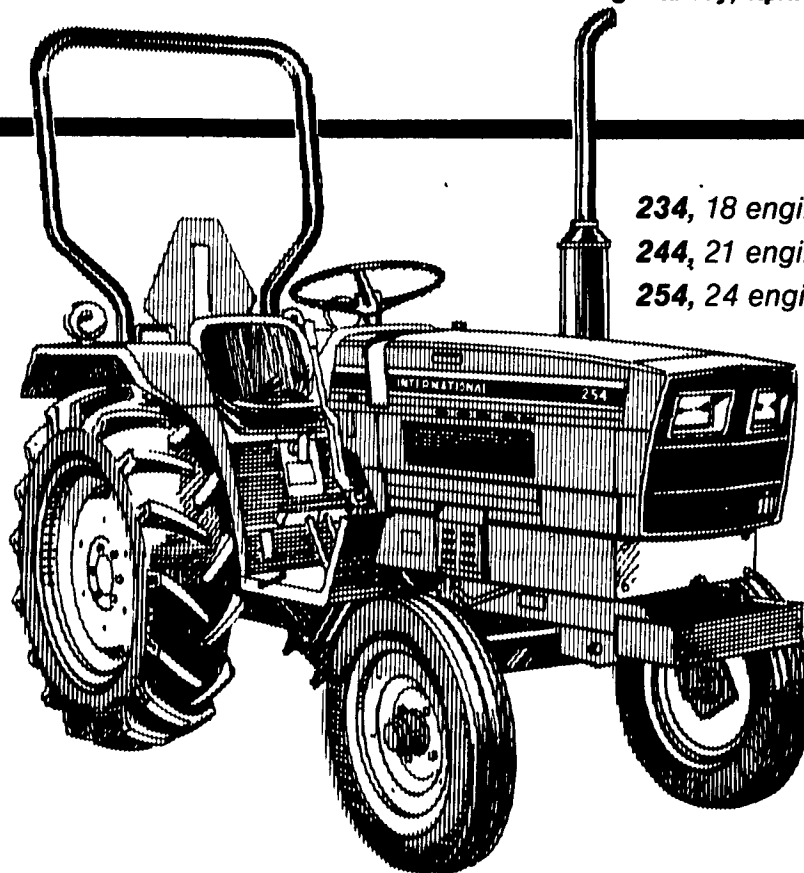

International 274 Offset Tractor

Perfect view for one-row cultivating

The International 274 tractor has the operator offset to the right. This provides a near-perfect view of the right-hand rows when cultivating vegetables, tobacco, flowers and other delicate crops. If you raise specialty crops that have to be handled with care, the International 274 is for you.

- 30 engine hp 3-cylinder diesel.
- 8-speed transmission.
- 540 RPM PTO.
- Category I 3-point hitch optional.
- Adjustable wheel treads.
- 23-inch front axle clearance.

For a better view of your row crops, see the 274 today.

234, 18 engine hp
244, 21 engine hp
254, 24 engine hp

Every farmer can keep one busy!

International 200 Series Tractors

They're compact, but surprisingly powerful to save you a lot of back-breaking work. Husky, 3-cylinder diesel engines give you the power and economy you need around the farmyard or in the city, to do all types of jobs.

These are true farm-style tractors with 3-point hitch, smooth shifting transmissions, hand and foot throttles, plus complete lighting and instrumentation packages.

The 540 RPM PTO is standard on all three models. The 244 and 254 also have an optional 1250 RPM front PTO. For extra power and flotation, Mechanical Front Drive (MFD) gives you full all-wheel power for greater traction.