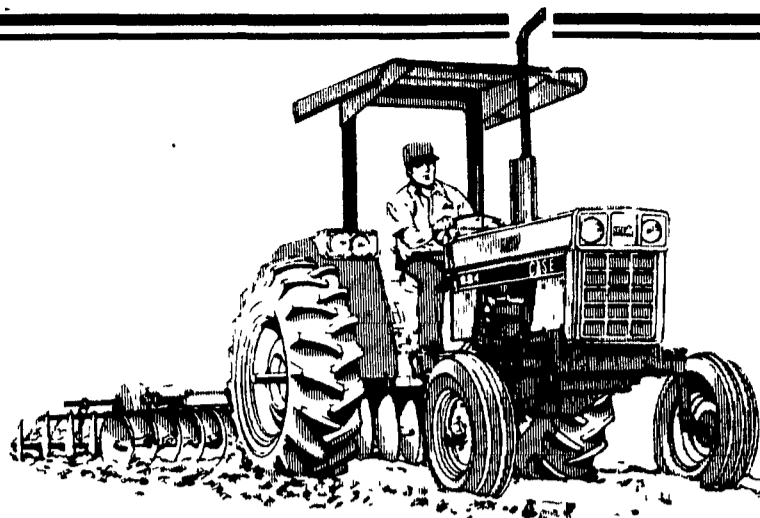

TRADITION, INNOVATION COMMITMENT TO THE FUTURE.

Tradition, innovation, commitment to the future — three important reasons for you to consider Case International tractors when you decide to add new power to your farm or ranch

To make your land truly productive, we have assembled the most complete line-up of tractors in the field. The line-up includes two and four-wheel drive models with as little as 18 or as much as 400 gross engine horsepower.

Traction-boosting front-wheel drive is available on many models. One model, the 3294, has constant four-wheel traction to carry you through those difficult field conditions.

The Case International Intelligence Center, standard on 94 Series tractors over 100 horsepower and on 96 Series models, offers the most comprehensive electronic monitoring system in the industry.

High-tech turbocharged diesel engines in Case International 96 Series models deliver superior performance and fuel efficiency with less maintenance.

In all, you have 23 basic Case International tractor models to select from. Visit your Case International dealer and learn how our innovation and reliability can bring you the productivity and dependability you look for in farm power today.

**5% APR Financing
OR
Interest Waiver Until 1/1/87
OR
Additional Cash Discount**

**★ 200 SERIES
8.8% APR Financing
OR
Additional Discounts**

**Now Thru
April 30, '86**

Tractor Series	Model No	Horsepower	Cubic Inch Displacement	Gear Selections	PTO Speeds
94 Series	4994	400 (298 kW) Eng	866 Turbo (14.3 L)	12F 2R	1000
	213 (159 kW) to 4894	300 (223 kW) Eng	674 Turbo (11.1 L)	12F 4R	1000
	400 (298 kW) HP	261 (194 kW) Eng	504 Turbo (8.25 L)	12F 4R	1000
	4494	213 (159 kW) Eng	504 Turbo (8.25 L)	12F 4R	1000
94 Series	2594	182 (135 kW) PTO	504 Turbo (8.25 L)	24F 3R Opt	1000
	131 (96 kW) to 3294	162 (120 kW) PTO	504 Turbo (8.25 L)	12F 3R	1000
	182 (134 kW) HP	162 (120 kW) PTO	504 Turbo (8.25 L)	24F 3R Opt	1000
	2294	131 (97 kW) PTO	504 Turbo (8.25 L)	12F 3R	540/1000
96 Series	2096	115 (85 kW) PTO	359 Turbo (5.9 L) w after cooler	12F/3R	540/1000
	1896	95 (70 kW) PTO	359 Turbo (5.9 L)	12F 3R	540/1000

Tractor Series	Model No	Horsepower	Cubic Inch Displacement	Gear Selections	PTO Speeds	
94 Series	1594	85 (63 kW) PTO	329 Turbo (5.4 L)	12F 4R	540/1000	
	65 (48 kW) to 1494	75 (55 kW) PTO	219 Turbo (3.6 L)	12F 4R	540/1000	
	85 (63 kW) HP	1394	65 (48 kW) PTO	219 Turbo (3.6 L)	12F 4R	540/1000
94 Series	884	72 (54 kW) PTO	268 (4.3 L)	16F/8R	540/1000	
	684	62 (46 kW) PTO	239 (3.9 L)	16F/8R Opt	540	
	584	52 (39 kW) PTO	206 (3.3 L)	8F/4R	540	
	484	42 (31 kW) PTO	179 (2.9 L)	8F/4R	540	
	385	35 (26 kW) PTO	155 (2.5 L)	8F/4R	540	
200 Series	284	30 (22 kW) Eng	99 (1.6 L)	8F/2R	540/1000	
	274	30 (22 kW) Eng	99 (1.6 L)	8F/2R	540	
	Offset 264	24 (17.9 kW) Eng	64 (1.0 L)	9F/3R	540/1250	
	244	21 (15.6 kW) Eng	59 (0.9 L)	9F/3R	540/1250	
	234	18 (13.4 kW) Eng	51 (0.8 L)	6F/2R	540	

SEE YOUR DEALER NOW!

TRI COUNTY EQUIPMENT

Rt. 40 & 557
Vineland, N.J. 08360
609-697-1414

MELVIN J. SHEFFER, INC.

121 Railroad Street
Hanover, PA
717-637-3808

COASTLINE, INC.

Rt. 537 & 524
Freehold, N.J. 07728
201-780-4600

LAMB'S FARM MACHINERY

Thorndale, PA
215-269-2676

COOPERS HDWE, INC.

Turbotville, Pa 17772
717-649-5115
1-800-441-FARM

CLARENCE WILSON & SON

Kimberton, PA
215-933-3581

MANOR EQUIPMENT, INC.

Wheatfield, PA 18356
Sinking Spring, PA 19608
215-678-0828

SIVERS EQUIPMENT CO.

Wyalusing, PA
717-746-3355

M & R EQUIPMENT, INC.

New Park, PA
717-993-2511

HINES EQUIPMENT

Cresson, Pa. 16630
814-886-4183

BENDER IMPLEMENT CO.

Somerset, PA
814-443-4611

VOUGH & SONS, INC.

Bangor, PA
215-588-5922

ERB & HENRY EQUIP., INC.

22-26 Henry Ave.
New Berlinville, PA
1 Mile North of Boyertown
215-367-2169

INCH EQUIPMENT CO.

McAllisterville, PA
717-463-2191

A.L. HERR & BRO.

312 Park Ave.
Quarryville, PA
(717) 786-3521

C & P FULTZ EQUIPMENT

Rt. 45 East
Spring Mills, Pa. 16875
814-422-8805

C.H. WALTZ SONS, INC.

Cogan Station, PA
717-435-2921

WM. HOBENSACK'S SONS

1060 Greeley Ave.
Ivylnd, PA
215-675-1610
215-343-2101

MORRIS INTERNATIONAL INC.

Everett, PA
814-652-6101

BIGGS INCORPORATED

34 Buckley Ave.
Rising Sun, MD
301-658-5531

R.S. HOLLINGER & SON

Mountville, PA
717-285-4538

LIGONIER SALES & SERVICE

Ligonier, Pa. 15658
412-238-5790