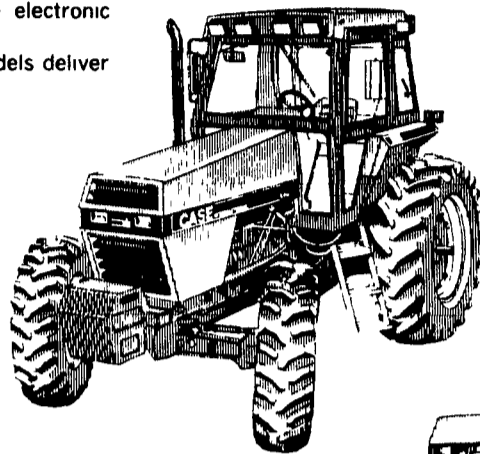

TRADITION, INNOVATION COMMITMENT TO THE FUTURE.

Tradition, innovation, commitment to the future — three important reasons for you to consider Case International tractors when you decide to add new power to your farm or ranch

To make your land truly productive, we have assembled the most complete line-up of tractors in the field. The line-up includes two and four-wheel drive models with as little as 18 or as much as 400 gross engine horsepower.

Traction-boosting front-wheel drive is available on many models. One model, the 3294, has constant four-wheel traction to carry you through those difficult field conditions.

The Case International Intelligence Center, standard on 94 Series tractors over 100 horsepower and on 96 Series models, offers the most comprehensive electronic monitoring system in the industry.

High-tech turbocharged diesel engines in Case International 96 Series models deliver superior performance and fuel efficiency with less maintenance.

In all, you have 23 basic Case International tractor models to select from. Visit your Case International dealer and learn how our innovation and reliability can bring you the productivity and dependability you look for in farm power today.

**5% APR Financing
OR
Interest Waiver Until 1/1/87
OR
Additional Cash Discount**

**★ 200 SERIES
8.8% APR Financing
OR
Additional Discounts**

**Now Thru
April 30, '86**

Tractor Series	Model No	Horsepower	Cubic Inch Displacement	Gear Selections	PTO Speeds
94 Series	4994	400 (298 kW) Eng	866 Turbo (14.3 L)	12F 2R	1000
	213 (159 kW) to 4894	300 (223 kW) Eng	674 Turbo (11.1 L)	12F 4R	1000
	400 (298 kW) HP	261 (194 kW) Eng	504 Turbo (8.25 L)	12F 4R	1000
	4494	213 (159 kW) Eng	504 Turbo (8.25 L)	12F 4R	1000
94 Series	2594	182 (135 kW) PTO	504 Turbo (8.25 L)	24F 3R Opt	1000
	131 (96 kW) to 3294	162 (120 kW) PTO	504 Turbo (8.25 L)	12F 3R	1000
	182 (134 kW) HP	162 (120 kW) PTO	504 Turbo (8.25 L)	24F 3R Opt	1000
	2294	131 (97 kW) PTO	504 Turbo (8.25 L)	12F 3R	540/1000
96 Series	2096	115 (85 kW) PTO	359 Turbo (5.9 L) w after cooler	12F/3R	540/1000
	1896	95 (70 kW) PTO	359 Turbo (5.9 L)	12F 3R	540/1000

Tractor Series	Model No	Horsepower	Cubic Inch Displacement	Gear Selections	PTO Speeds	
94 Series	1594	85 (63 kW) PTO	329 Turbo (5.4 L)	12F 4R	540/1000	
	65 (48 kW) to 1494	75 (55 kW) PTO	219 Turbo (3.6 L)	12F 4R	540/1000	
	85 (63 kW) HP	1394	65 (48 kW) PTO	219 Turbo (3.6 L)	12F 4R	540/1000
94 Series	884	72 (54 kW) PTO	268 (4.3 L)	16F/8R	540/1000	
	684	62 (46 kW) PTO	239 (3.9 L)	16F/8R Opt	540	
	584	52 (39 kW) PTO	206 (3.3 L)	8F/4R	540	
	484	42 (31 kW) PTO	179 (2.9 L)	8F/4R	540	
	385	35 (26 kW) PTO	155 (2.5 L)	8F/4R	540	
200 Series	284	30 (22 kW) Eng	99 (1.6 L)	8F/2R	540/1000	
	274	30 (22 kW) Eng	99 (1.6 L)	8F/2R	540	
	Offset 264	24 (17.9 kW) Eng	64 (1.0 L)	9F/3R	540/1250	
	244	21 (15.6 kW) Eng	59 (0.9 L)	9F/3R	540/1250	
	234	18 (13.4 kW) Eng	51 (0.8 L)	6F/2R	540	

SEE YOUR DEALER NOW!

TRI COUNTY EQUIPMENT

Rt. 40 & 557
Vineland, N.J. 08360
609-697-1414

MELVIN J. SHEFFER, INC.

121 Railroad Street
Hanover, PA
717-637-3808

COASTLINE, INC.

Rt. 537 & 524
Freehold, N.J. 07728
201-780-4600

LAMB'S FARM MACHINERY

Thorndale, PA
215-269-2676

COOPERS HDWE, INC.

Turbotville, Pa 17772
717-649-5115
1-800-441-FARM

CLARENCE WILSON & SON

Kimberton, PA
215-933-3581

MANOR EQUIPMENT, INC.

Wheatfield, PA 18356
Sinking Spring, PA 19608
215-678-0828

SIVERS EQUIPMENT CO.

Wyalusing, PA
717-746-3355

M & R EQUIPMENT, INC.

New Park, PA
717-993-2511

HINES EQUIPMENT

Cresson, Pa. 16630
814-886-4183

BENDER IMPLEMENT CO.

Somerset, PA
814-443-4611

VOUGH & SONS, INC.

Bangor, PA
215-588-5922

ERB & HENRY EQUIP., INC.

22-26 Henry Ave.
New Berlinville, PA
1 Mile North of Boyertown
215-367-2169

INCH EQUIPMENT CO.

McAllisterville, PA
717-463-2191

A.L. HERR & BRO.

312 Park Ave.
Quarryville, PA
(717) 786-3521

C & P FULTZ EQUIPMENT

Rt. 45 East
Spring Mills, Pa. 16875
814-422-8805

C.H. WALTZ SONS, INC.

Cogan Station, PA
717-435-2921

WM. HOBENSACK'S SONS

1060 Greeley Ave.
Ivylnd, PA
215-675-1610
215-343-2101

MORRIS INTERNATIONAL INC.

Everett, PA
814-652-6101

BIGGS INCORPORATED

34 Buckley Ave.
Rising Sun, MD
301-658-5531

R.S. HOLLINGER & SON

Mountville, PA
717-285-4538

LIGONIER SALES & SERVICE

Ligonier, Pa. 15658
412-238-5790