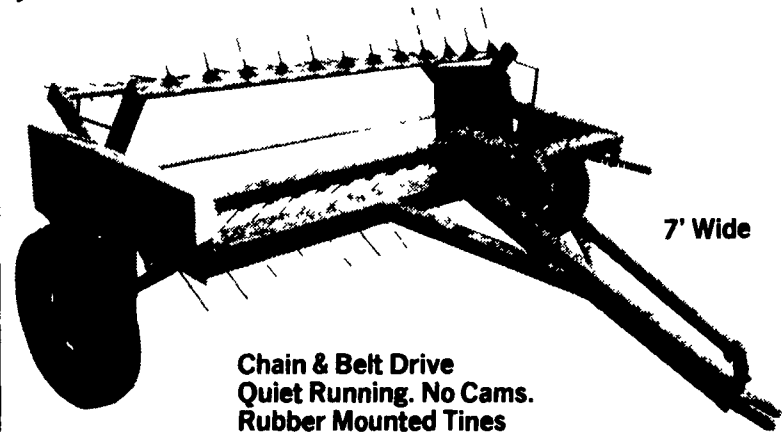

717-786-7943

7:30-8:00 A.M., Monday thru Friday

BEILER ENGINE SERVICE

245D PENNSY RD., NEW PROVIDENCE, PA

**ZIMMERMAN
INC.**

**P.T.O.
HAY TEDDER**

7' Wide

Chain & Belt Drive
Quiet Running. No Cams.
Rubber Mounted Tines