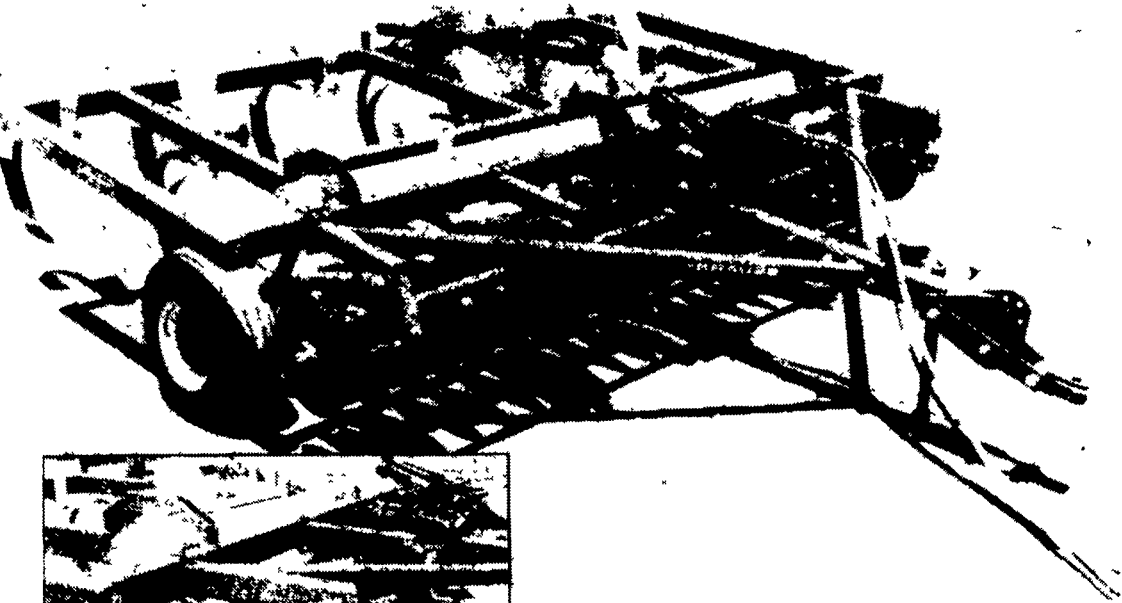

KRAUSE IS OUT FRONT AGAIN IN CONSERVATION TILLAGE SYSTEMS introducing the 2880 Series Landsaver™ Coulter Chisel

Hydraulic coulter assembly features spring-mounted bearing arms to flex over buried rocks.

Krause tillage The Saving Place

HOOBER

C. B. HOOBER & SON INC.
INTERCOURSE, PA

Krause Plow Company pioneered the **Rockflex™** disc, the **Flexwing™** disc, the **Landsman™** conservation tillage machine. Now they have introduced the **Landsaver™** coulter chisel plow. The **Landsaver™** combines excellent trash cutting characteristics with superior trash clearance. You can now chisel in the worst conditions without plugging the plow. **NEW Spring Reset Clamps** provide extra clearance.

A KRAUSE TILLAGE MACHINE FROM HOOBER
IS A SAVING TO YOU
WHEN YOU BUY IT, WHEN YOU USE IT, WHEN YOU TRADE OR SELL IT.
HAVEN'T YOU WAITED LONG ENOUGH?

Model	No. Shanks	No. Discs	Approx. Cutting Width	Spring Cushion Shank 1 1/2" x 2 1/2" Approx. Shipping Wgt.	Spring Shank 2 1/4" x 2 1/2" Approx. Shipping Wgt.
2887	7	25	9'4"	4791#	5048#
2888	9	18	12'	5842#	6028#
2889	11	22	14'2"	6811#	6783#

HOOBER

C. B. HOOBER & SON INC.
INTERCOURSE, PA

Can Solve Your Tillage Problems With

KRAUSE

KRAUSE 2400 ROCKFLEX DISC
Plow Or Finish With This Disc
... 19', 23', 25' Cutting Width - 13'6" Transport
... 225 lbs. Per Blade, 24" Blade