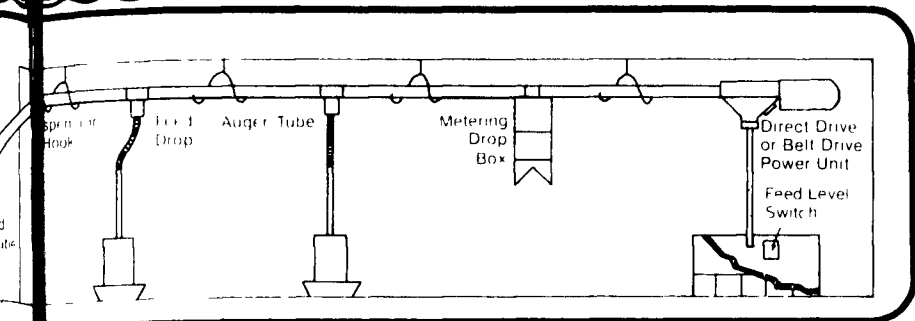

SYSTEMS is planning a week
31st thru April 5th

MORE OFF

percent during the week of Open House.

CASH
&
CARRY

Plyco
**DOORS
WINDOWS
AND
VENT
PANELS**

den Ag's
IMPROVED
STEEL
FEEDERS
Grover Finisher