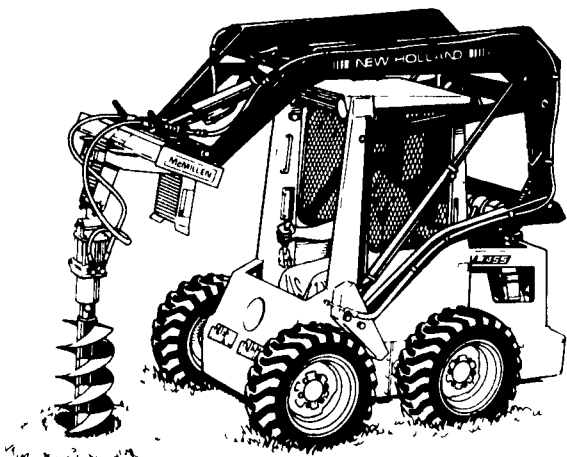

# MEET NEW HOLLAND'S SUPER BOOMS

THE UNIQUE LINE UP OF "DO EVERYTHING" SKID STEER LOADERS THAT OFFER MORE FORWARD DUMP REACH!

That's what you'll call New Holland 400, 500 and 700 series loaders once you've run one - "Super Boom!" Models in the series are equipped with our unique reach riser boom. It lets you load the center of big spreaders, handle big round bales easily, and finish all those other farm chores quickly and efficiently. The unique lift linkage on our 400, 500 and 700 series loaders gives you 28 to 34 inches forward dump reach depending on the model. Super Booms also give you more capacity, more stability and less spillback. Choose gas or diesel engine from 29 to 75 H.P. operating loads range from 1050 to 2050 pounds (S.A.E.)

**BULLETIN**  
 BUY BEFORE MARCH 31, 1986 AND RECEIVE A FREE BUCKET OR PALLET FORK. FINANCING OPTIONS ALSO END 3/31/86.

## ...AND HERE'S SUPER SCOOP!

**NEW HOLLAND'S LATEST MODEL DESIGNED TO DO BIG JOBS IN TIGHT PLACES.**

The Model L-250 skid-steer loader from New Holland does big jobs in tight places where bigger loaders just can't go. "Super Scoop" handles up to 575 lbs. and has a long 32" wheel base for greater stability. Attachments include buckets, utility forks, and box scrapers. A pin-type "quick-attach" mounting system makes switching easy. Stop in and see this tough little guy today.

36" wide x 69" high.

**L-250 Loader**