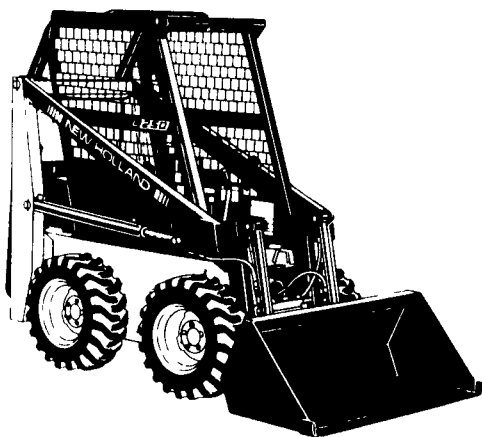

# MEET NEW HOLLAND'S SUPER BOOMS

THE UNIQUE LINE UP OF "DO EVERYTHING" SKID STEER LOADERS THAT OFFER MORE FORWARD DUMP REACH!

That's what you'll call New Holland 400, 500 and 700 series loaders once you've run one - "Super Boom!" Models in the series are equipped with our unique reach riser boom. It lets you load the center of big spreaders, handle big round bales easily, and finish all those other farm chores quickly and efficiently. The unique lift linkage on our 400, 500 and 700 series loaders gives you 28 to 34 inches forward dump reach depending on the model. Super Booms also give you more capacity, more stability and less spillback. Choose gas or diesel engine from 29 to 75 H.P. operating loads range from 1050 to 2050 pounds (S.A.E.)

**BULLETIN**  
 BUY BEFORE MARCH 31, 1986 AND RECEIVE A FREE BUCKET OR PALLET FORK. FINANCING OPTIONS ALSO END 3/31/86.

## ...AND HERE'S SUPER SCOOP!

**NEW HOLLAND'S LATEST MODEL DESIGNED TO DO BIG JOBS IN TIGHT PLACES.**

The Model L-250 skid-steer loader from New Holland does big jobs in tight places where bigger loaders just can't go. "Super Scoop" handles up to 575 lbs. and has a long 32" wheel base for greater stability. Attachments include buckets, utility forks, and box scrapers. A pin-type "quick-attach" mounting system makes switching easy. Stop in and see this tough little guy today.

36" wide x 69" high.

**L-250 Loader**