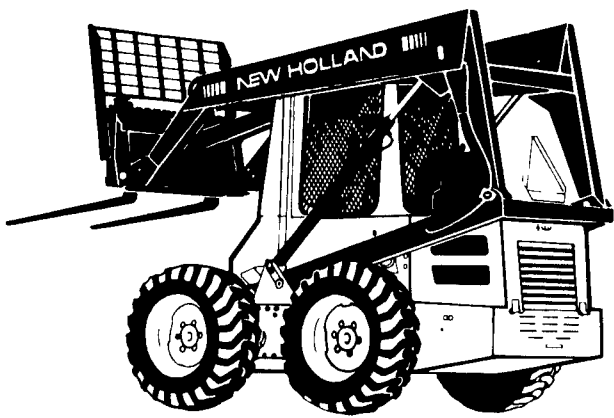

# MEET NEW HOLLAND'S SUPER BOOMS

THE UNIQUE LINE UP OF "DO EVERYTHING" SKID STEER LOADERS THAT OFFER MORE FORWARD DUMP REACH!

That's what you'll call New Holland 400, 500 and 700 series loaders once you've run one - "Super Boom!" Models in the series are equipped with our unique reach riser boom. It lets you load the center of big spreaders, handle big round bales easily, and finish all those other farm chores quickly and efficiently. The unique lift linkage on our 400, 500 and 700 series loaders gives you 28 to 34 inches forward dump reach depending on the model. Super Booms also give you more capacity, more stability and less spillback. Choose gas or diesel engine from 29 to 75 H.P. operating loads range from 1050 to 2050 pounds (S.A.E.)

**BULLETIN**  
 BUY BEFORE MARCH 31, 1986 AND RECEIVE A FREE BUCKET OR PALLET FORK. FINANCING OPTIONS ALSO END 3/31/86.

## ...AND HERE'S SUPER SCOOP!

**NEW HOLLAND'S LATEST MODEL DESIGNED TO DO BIG JOBS IN TIGHT PLACES.**

The Model L-250 skid-steer loader from New Holland does big jobs in tight places where bigger loaders just can't go. "Super Scoop" handles up to 575 lbs. and has a long 32" wheel base for greater stability. Attachments include buckets, utility forks, and box scrapers. A pin-type "quick-attach" mounting system makes switching easy. Stop in and see this tough little guy today.

36" wide x 69" high.

**L-250 Loader**