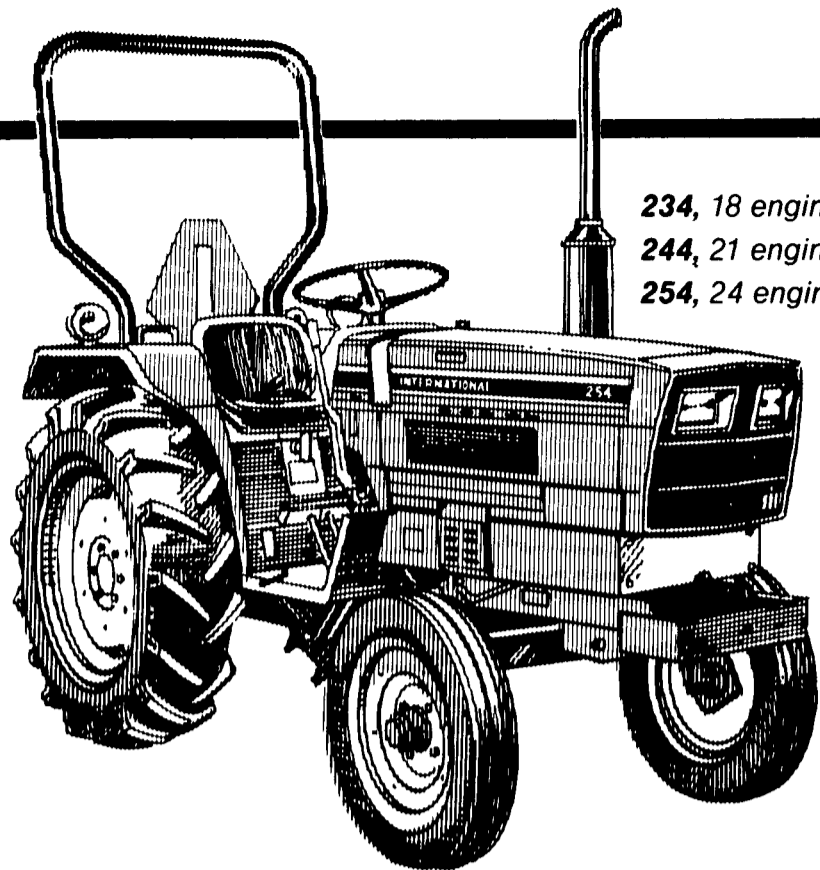

International 274 Offset Tractor

Perfect view for one-row cultivating

The International 274 tractor has the operator offset to the right. This provides a near-perfect view of the right-hand rows when cultivating vegetables, tobacco, flowers and other delicate crops. If you raise specialty crops that have to be handled with care, the International 274 is for you.

- 30 engine hp 3-cylinder diesel.
- 8-speed transmission.
- 540 RPM PTO.
- Category I 3-point hitch optional.
- Adjustable wheel treads.
- 23-inch front axle clearance.

For a better view of your row crops, see the 274 today.

234, 18 engine hp
244, 21 engine hp
254, 24 engine hp

Every farmer can keep one busy!

International 200 Series Tractors

They're compact, but surprisingly powerful to save you a lot of back-breaking work. Husky, 3-cylinder diesel engines give you the power and economy you need around the farmyard or in the city, to do all types of jobs.

These are true farm-style tractors with 3-point hitch, smooth shifting transmissions, hand and foot throttles, plus complete lighting and instrumentation packages.

The 540 RPM PTO is standard on all three models. The 244 and 254 also have an optional 1250 RPM front PTO. For extra power and flotation, Mechanical Front Drive (MFD) gives you full all-wheel power for greater traction.