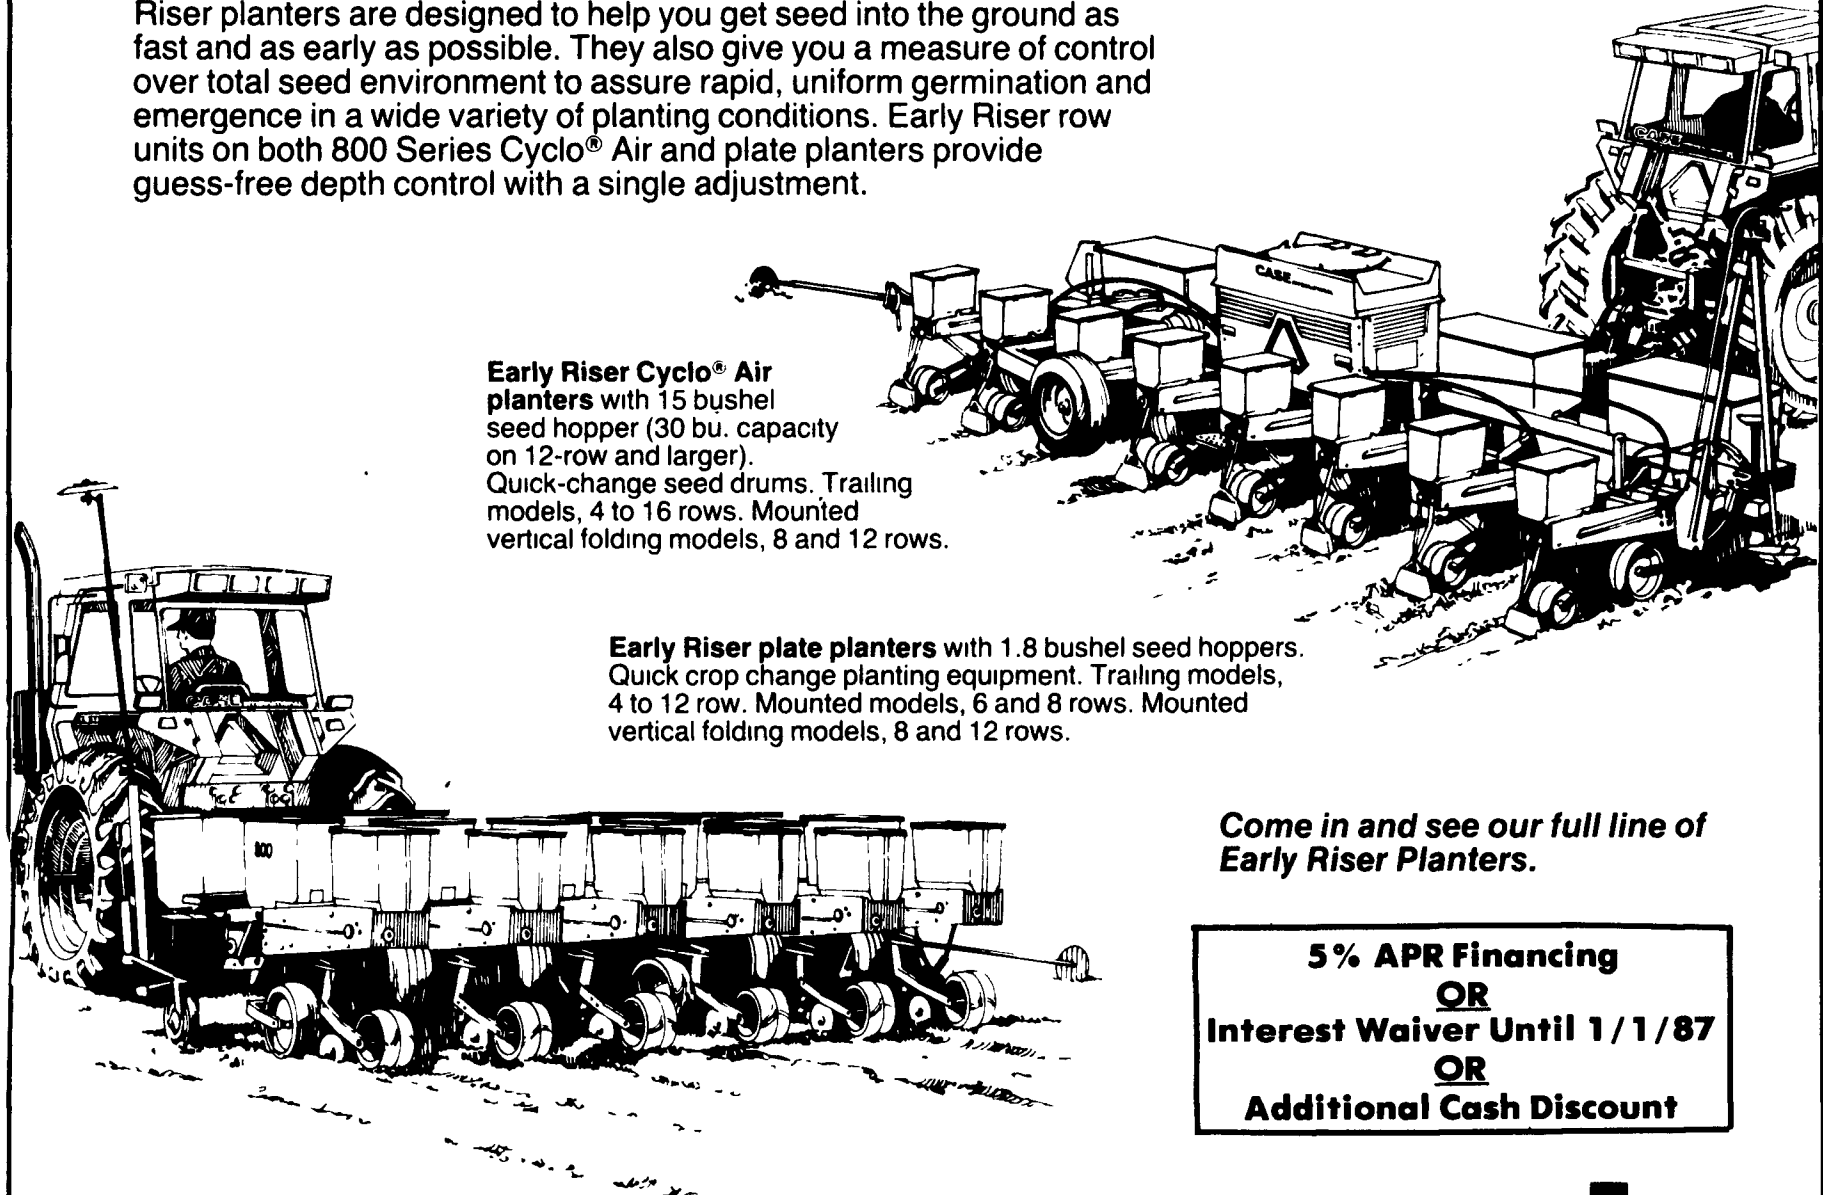

Timely planting for earlier rising crops

Case International Early Riser Planters

The critical first step in bigger crop yields is timeliness in planting. Early Riser planters are designed to help you get seed into the ground as fast and as early as possible. They also give you a measure of control over total seed environment to assure rapid, uniform germination and emergence in a wide variety of planting conditions. Early Riser row units on both 800 Series Cyclo® Air and plate planters provide guess-free depth control with a single adjustment.

Early Riser Cyclo® Air planters with 15 bushel seed hopper (30 bu. capacity on 12-row and larger). Quick-change seed drums. Trailing models, 4 to 16 rows. Mounted vertical folding models, 8 and 12 rows.

Early Riser plate planters with 1.8 bushel seed hoppers. Quick change planting equipment. Trailing models, 4 to 12 row. Mounted models, 6 and 8 rows. Mounted vertical folding models, 8 and 12 rows.

Come in and see our full line of Early Riser Planters.

**5% APR Financing
OR
Interest Waiver Until 1/1/87
OR
Additional Cash Discount**

SEE YOUR DEALER NOW!

TRI COUNTY EQUIPMENT

Rt 40 & 557
Vineland, N J 08360
609-697-1414

MELVIN J. SHEFFER, INC.

121 Railroad Street
Hanover, PA
717-637-3808

COASTLINE, INC.

Rt. 537 & 524
Freehold, N.J. 07728
201-780-4600

LAMB'S FARM MACHINERY

Thorndale, PA
215-269-2676

COOPERS HDWE, INC.

Turbotville, Pa 17772
717-649-5115
1 800-441-FARM

CLARENCE WILSON & SON

Kimberton, PA
215-933-3581

MANOR EQUIPMENT, INC.

Wheatfield, PA 18356
Sinking Spring, PA 19608
215-678-0828

SIVERS EQUIPMENT CO.

Wyalusing, PA
717-746-3355

M & R EQUIPMENT, INC.

New Park, PA
717-993-2511

HINES EQUIPMENT

Cresson, Pa 16630
814-886-4183

BENDER IMPLEMENT CO.

Somerset, PA
814-443-4611

VOUGH & SONS, INC.

Bangor, PA
215-588-5922

ERB & HENRY EQUIP., INC.

22-26 Henry Ave.
New Berlinville, PA
1 Mile North of Boyertown
215-367-2169

INCH EQUIPMENT CO.

McAllisterville, PA
717-463-2191

A.L. HERR & BRO.

312 Park Ave.
Quarryville, PA
(717) 786-3521

C & P FULTZ EQUIPMENT

Rt. 45 East
Spring Mills, Pa. 16875
814-422-8805

R.T. MARKLE FARM EQUIPMENT INC.

1841 Pine Hall Drive
State College, PA 16801
814-237-3141

WM. HOBENSACK'S SONS

1060 Greeley Ave
Ivyland, PA
215-675-1610
215-343-2101

MORRIS INTERNATIONAL INC.

Everett, PA
814-652-6101

BIGGS INCORPORATED

34 Buckley Ave
Rising Sun, MD
301-658-5531

R.S. HOLLINGER & SON

Mountville, PA
717-285-4538

LIGONIER SALES & SERVICE

Ligonier, Pa 15658
412-238-5790

WARNER TRACTOR & EQUIPMENT, INC.

Troy PA
(717) 297 2141

CARLISLE FARM SERVICE

260 York Rd
Carlisle, PA 17013
717-243-4419

ECKROTH BROS. FARM EQUIP.

RD 2, New Ringgold, PA
717-943-2131

HICKORY INTERNATIONAL INC.

Route 1 Hickory
Bel Air, MD
301-838-4200

HOOPER EQUIP., INC.

Middletown, DE
302-378-9555

FARM-RITE INC.

Shiloh, NJ
609-451-1368

MIFFLINBURG FARM SUPPLY

Route 45
Mifflinburg, PA
717-966-3114

C.B. HOOPER & SON

Intercourse, PA
717-768-8231

BINKLEY & HURST BROS.

133 Rothsville Station Rd
Lititz, PA
(717) 626-4705

MESSICK FARM EQUIP.

Rheems Exit Rt. 283
Elizabethtown, PA
717-367-1319

NORMAN BRIGHT

New Egypt, NJ
609-723-0300

GEORGE W. KINSMAN, INC.

516 Main St
Honesdale, PA 18431
717 253 3440

RINGTOWN FARM CO., EQUIPMENT

RD #1 Box 3A
Ringtown, PA
717-889-3184