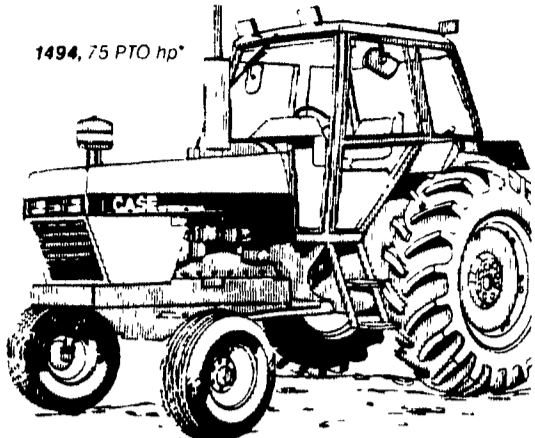

NOTICE... Binkley & Hurst Bros., Inc. Has A Full Line Of CASE IH Machinery In Stock With Service To Back It And The Right Prices!

WE WILL BE CLOSED ON GOOD FRIDAY, MARCH 28th

Case International 94 Series
General Purpose Tractors

1494, 75 PTO hp*

NEW CASE 1494, Deluxe Cab, Air, Heater, Power Shift, 18.4x34 Tires, Double Hydraulic Valves, 540-1000 PTO, #5674

List Price...\$33,735

SPECIAL SALE PRICE.....\$16,706

And Get 8.8% Financing

CASE 1594 MFD FENDER TRACTOR
New Demo, 85 H.P., Serial #19819, 12 Speed Power Shift, Twin Remote Valves, 540-1000 PTO, 14.9x24 Front Tires, 18.4x34 Rear Tires, Block Heater

Cash Price...\$18,600

SPECIAL SALE PRICE.....\$17,890