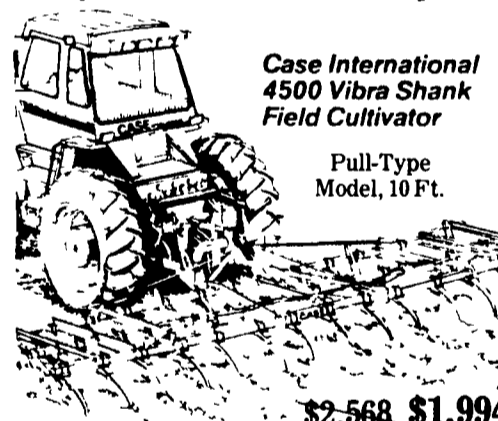

Soil shattering action up to 7 inches deep!

Case International
4500 Vibra Shank
Field Cultivator

Pull-Type
Model, 10 Ft.

$2,568 $1,994