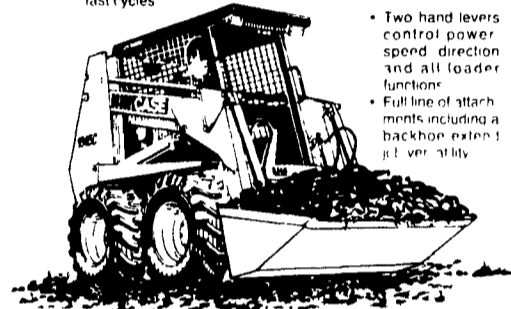

Top hands all around the farm

Case International Skid-Steer Uni-Loaders

For all around usefulness on the farm a Case International Uni-Loader* can be one of the handiest pieces of equipment you own. Compact and maneuverable they'll go just about anywhere to make easy work of hard to handle lifting, loading, moving, leveling and digging jobs.

- 1845C 4 cylinder 51 net hp diesel
- 1835B 4 cylinder 34 net hp diesel or 32 net hp gasoline
- 1816C 16 net hp gasoline
- Hydrostatic drive with infinitely variable speeds and 360 turns for fast cycles

- Two hand levers control power, speed, direction and all loader functions
- Full line of attachments including a backhoe extension

1845 C UNI-LOADER, IN STOCK