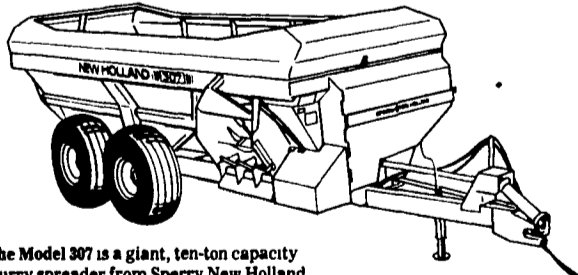

## NH MODEL 680 MANURE SPREADER

287 Bushel  
w/Hydraulic  
Apron Drive  
And T-Bar Conveyor

Unload up to six and a half tons per trip with the Model six-eighty from Sperry New Holland. The wide bed will help you spread a fine, even layer. And the optional slurry sides help contain semi-liquid manure 'til you're ready to spread it.

List Price...\$8,025  
SPECIAL SALE PRICE ..... \$6,120  
MARCH CASH DIVIDEND ..... - 575  
**\$5,545**

Slurry Sides, Hydraulic Endgate,  
Upper Beater Or Other Attachments  
Available At Extra Cost.

## SPREADS 10 TONS PER LOAD!

The Model 307 is a giant, ten-ton capacity slurry spreader from Sperry New Holland. It spreads a fine top dressing of manure - fast! You get an aggressive spring-loaded auger to move material to the front right side for easy, consistent spreading. The auger floats over rocks and foreign matter, reducing the chance of damage.