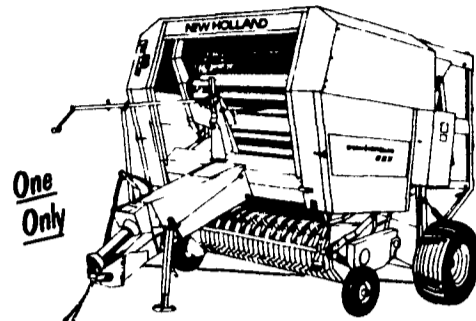

## NH MODEL 900 HARVESTER

\* Demo - one only

w/metalert II, 12 knives, Electric Controls, 2-speed blower, 1000 RPM, 919A3 Auger-Base, 919W3 windrow pickup & much more.

ONE ONLY AT ..... \$18,065  
\* WINTER BUYER'S DIVIDEND ..... - 600  
\* MARCH CASH DISCOUNT ..... - 875  
**\$16,590**

## Make hay . . . even when the sun doesn't shine

Don't let a little rain put a damper on your hay making. A New Holland tedder can fluff up that rain dampened matted down crop. The tines on the four rotors spread windrows or swaths so the air flows through the crop - not over it. The fully articulated frame lets the tines follow ground contours and sweep up all the crop.

## NH MODEL 855 ROUND BALER

Auto. Wrap, 540 RPM, Loaded

One Only

For acre after acre, hour after hour capacity in a round baler, nothing comes close to the '855' from the round baler leader Sperry New Holland. It's loaded with capacity features like Super-Sweep pickup, a roll floor design and steel apron chains that turn out solid, well shaped bales weighing up to 1700 pounds.

## NH MODEL 488 MOWER CONDITIONER

9 Ft. w/Cutterbar Wear Plate and Crop Divider

The Model 488 Haybine<sup>®</sup> mower-conditioner is a big-capacity, close-cutting machine. It's fast and gentle as it cuts a 9-foot width of your crop and conditions it with full-width chevron rolls.