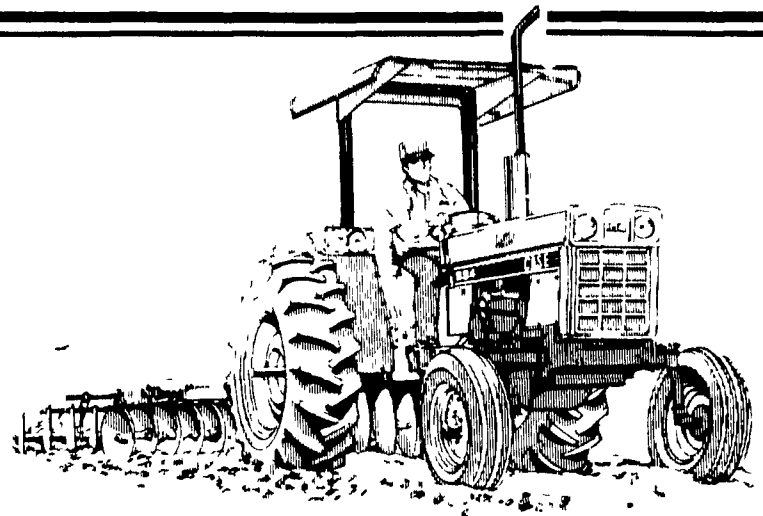

TRADITION, INNOVATION COMMITMENT TO THE FUTURE.

Tradition innovation, commitment to the future — three important reasons for you to consider Case International tractors when you decide to add new power to your farm or ranch

To make your land truly productive we have assembled the most complete line up of tractors in the field. The line up includes two and four wheel drive models with as little as 18 or as much as 400 gross engine horsepower

Traction boosting front wheel drive is available on many models. One model, the 3294 has constant four wheel traction to carry you through those difficult field conditions

The Case International Intelligence Center, standard on 94 Series tractors over 100 horsepower and on 96 Series models offers the most comprehensive electronic monitoring system in the industry

High tech turbocharged diesel engines in Case International 96 Series models deliver superior performance and fuel efficiency with less maintenance

In all you have 23 basic Case International tractor models to select from. Visit your Case International dealer and learn how our innovation and reliability can bring you the productivity and dependability you look for in farm power today

**5% APR Financing
OR
Interest Waiver Until 1/1/87
OR
Additional Cash Discount**

**★ 200 SERIES
8.8% APR Financing
OR
Additional Discounts**

Tractor Series	Model No	Horsepower	Cubic Inch Displacement	Gear Selections	PTO Speeds	
94 Series	4994	400 (298 kW) Eng	866 Turbo (14.3 L)	12F 2R	1000	
	213 (159 kW) to 4894	300 (223 kW) Eng	674 Turbo (11 L)	12F 4R	1000	
	4694	261 (194 kW) Eng	504 Turbo (8.25 L)	12F 4R	1000	
	4494	213 (159 kW) Eng	504 Turbo (8.25 L)	12F 4R	1000	
94 Series	2594	182 (135 kW) PTO	504 Turbo (8.25 L)	24F 3R Opt	1000	
	3294	162 (120 kW) PTO	504 Turbo (8.25 L)	12F 3R	1000	
	to 2394	162 (120 kW) PTO	504 Turbo (8.25 L)	24F 3R Opt	1000	
	182 (134 kW) HP	2294	131 (97 kW) PTO	504 Turbo (8.25 L)	12F 3R	540/1000
96 Series	2096	115 (85 kW) PTO	359 Turbo (5.9 L) w after cooler	12F 3R	540/1000	
	to 1896	95 (70 kW) PTO	359 Turbo (5.9 L)	12F 3R	540/1000	

Tractor Series	Model No	Horsepower	Cubic Inch Displacement	Gear Selections	PTO Speeds	
94 Series	1594	85 (63 kW) PTO	329 Turbo (5.4 L)	12F 4R	540/1000	
	65 (48 kW) to 1494	75 (55 kW) PTO	219 Turbo (3.6 L)	12F 4R	540/1000	
	85 (63 kW) HP	1394	65 (48 kW) PTO	219 Turbo (3.6 L)	12F 4R	540/1000
84 Series	884	72 (54.3 kW) PTO	268 (4.3 L)	16F/8R	540/1000	
	35 (26 kW) to 684	62 (46.6 kW) PTO	239 (3.9 L)	16F 8R Opt	540	
	584	52 (39.1 kW) PTO	206 (3.3 L)	8F 4R	540	
	484	42 (31.6 kW) PTO	179 (2.9 L)	8F/4R	540	
	HP 385	35 (26.1 kW) PTO	155 (2.5 L)	8F 4R	540	
★ 200 Series	284	30 (22.3 kW) Eng	99 (1.6 L)	8F/2R	540/1000	
	18 (13.4 kW) to 274	30 (22.3 kW) Eng	99 (1.6 L)	8F 2R	540	
	Offset 254	24 (17.9 kW) Eng	64 (1.0 L)	9F 3R	540/1250	
	244	21 (15.6 kW) Eng	59 (0.9 L)	9F 3R	540/1250	
	234	18 (13.4 kW) Eng	51 (0.8 L)	6F 2R	540	

SEE YOUR DEALER NOW!