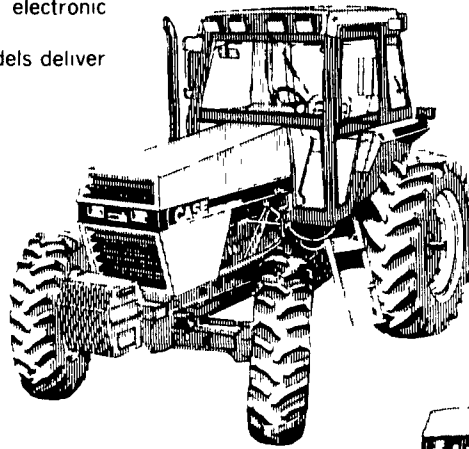

TRADITION, INNOVATION COMMITMENT TO THE FUTURE.

Tradition innovation, commitment to the future — three important reasons for you to consider Case International tractors when you decide to add new power to your farm or ranch

To make your land truly productive we have assembled the most complete line up of tractors in the field. The line up includes two and four wheel drive models with as little as 18 or as much as 400 gross engine horsepower

Traction boosting front wheel drive is available on many models. One model, the 3294 has constant four wheel traction to carry you through those difficult field conditions

The Case International Intelligence Center, standard on 94 Series tractors over 100 horsepower and on 96 Series models offers the most comprehensive electronic monitoring system in the industry

High tech turbocharged diesel engines in Case International 96 Series models deliver superior performance and fuel efficiency with less maintenance

In all you have 23 basic Case International tractor models to select from. Visit your Case International dealer and learn how our innovation and reliability can bring you the productivity and dependability you look for in farm power today

**5% APR Financing
OR
Interest Waiver Until 1/1/87
OR
Additional Cash Discount**

**★ 200 SERIES
8.8% APR Financing
OR
Additional Discounts**

Tractor Series	Model No	Horsepower	Cubic Inch Displacement	Gear Selections	PTO Speeds	
94 Series	4994	400 (298 kW) Eng	866 Turbo (14.3 L)	12F 2R	1000	
	213 (159 kW) to 4894	300 (223 kW) Eng	674 Turbo (11 L)	12F 4R	1000	
	4694	261 (194 kW) Eng	504 Turbo (8.25 L)	12F 4R	1000	
	4494	213 (159 kW) Eng	504 Turbo (8.25 L)	12F 4R	1000	
94 Series	2594	182 (135 kW) PTO	504 Turbo (8.25 L)	24F 3R Opt	1000	
	3294	162 (120 kW) PTO	504 Turbo (8.25 L)	12F 3R	1000	
	to 2394	162 (120 kW) PTO	504 Turbo (8.25 L)	24F 3R Opt	1000	
	182 (134 kW) HP	2294	131 (97 kW) PTO	504 Turbo (8.25 L)	12F 3R	540/1000
96 Series	2096	115 (85 kW) PTO	359 Turbo (5.9 L) w after cooler	12F 3R	540/1000	
	to 1896	95 (70 kW) PTO	359 Turbo (5.9 L)	12F 3R	540/1000	

Tractor Series	Model No	Horsepower	Cubic Inch Displacement	Gear Selections	PTO Speeds	
94 Series	1594	85 (63 kW) PTO	329 Turbo (5.4 L)	12F 4R	540/1000	
	65 (48 kW) to 1494	75 (55 kW) PTO	219 Turbo (3.6 L)	12F 4R	540/1000	
	85 (63 kW) HP	1394	65 (48 kW) PTO	219 Turbo (3.6 L)	12F 4R	540/1000
84 Series	884	72 (54.3 kW) PTO	268 (4.3 L)	16F/8R	540/1000	
	35 (26 kW) to 684	62 (46.6 kW) PTO	239 (3.9 L)	16F 8R Opt	540	
	584	52 (39.1 kW) PTO	206 (3.3 L)	8F 4R	540	
	484	42 (31.6 kW) PTO	179 (2.9 L)	8F/4R	540	
	HP 385	35 (26.1 kW) PTO	155 (2.5 L)	8F 4R	540	
★ 200 Series	284	30 (22.3 kW) Eng	99 (1.6 L)	8F/2R	540/1000	
	18 (13.4 kW) to 274	30 (22.3 kW) Eng	99 (1.6 L)	8F 2R	540	
	Offset 254	24 (17.9 kW) Eng	64 (1.0 L)	9F 3R	540/1250	
	244	21 (15.6 kW) Eng	59 (0.9 L)	9F 3R	540/1250	
	234	18 (13.4 kW) Eng	51 (0.8 L)	6F 2R	540	

SEE YOUR DEALER NOW!