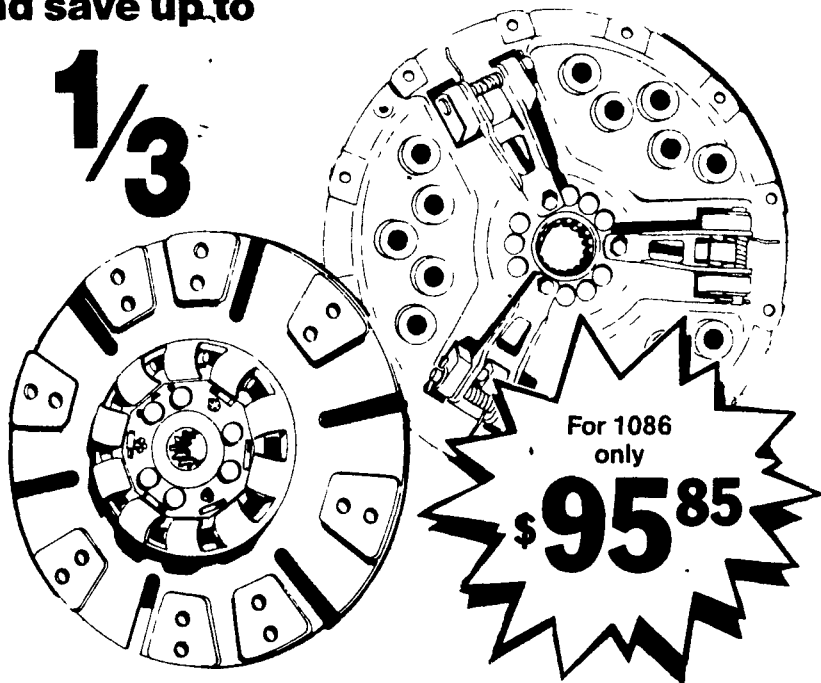

PARTS VALUE OF THE MONTH.

Restore original performance with a Remanufactured Case International clutch and save up to

1/3

For 1086 only
\$95⁸⁵

Shift easy again! Install a Remanufactured Case International clutch for about a third less than an original replacement part. Remanufactured Case International clutches give you factory-fresh power for less. Here's why: