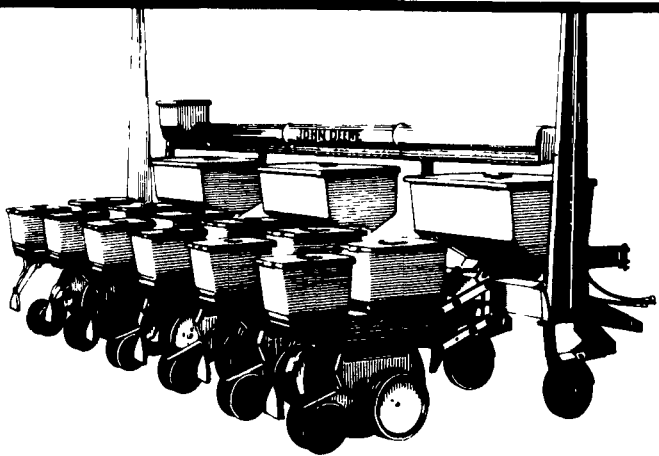

PLANTING EQUIPMENT CLINIC

Hear John Deere planter specialists report on suggested maintenance and service to help get you through the planting season without delays.

CHECK OUR SPECIAL OFFERS ON THIS EQUIPMENT:

- ★ MONITOR TEST AND SEED TUBE INSPECTION \$25.00/Planter
- ★ PLANTER UNIT INSPECTION AND ADJUSTMENT \$3.95/Each Unit

MARCH 17, 1986

DATE

7:00 P.M.

TIME

AT OUR DEALERSHIP

PLACE

REFRESHMENTS WILL BE SERVED

PLUS...

On Hand Will Be The New
**MAX EMERGE II MODEL 7200
12R FLEX FOLD PLANTER**

For Further Details Contact:
Paul Schwartz, Serv. Mgr.

USED TRACTORS

No Interest Until June, 1986*

* With Approved JDFF Financing

- JD 4240. Factory Cab & Air
- JD 4240 Row Crop. Fenders
- JD 4430 Factory Cab, Air, Power Shift
- JD 4430 Year Round Cab
- JD 4010 Diesel With Loader

Come In And See The NEW JOHN DEERE 3150
On Display At Our Dealership