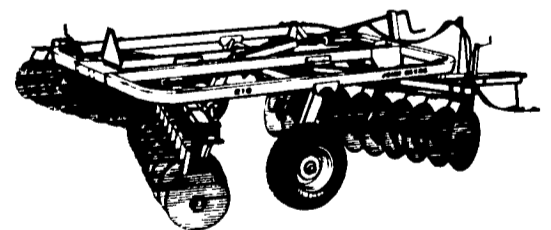

JD 4050 TRACTOR, 100 H.P.

Mechanical Front Wheel Drive, Sound Gard Body, Quad Range Transmission, Many Options & Extras.

List Price....\$54,680

MARCH CASH PRICE **\$43,150**

BIGGER HYD. SPREADER

John Deere 780

Hydra-Push™

Spreader holds 370 bushels. Unloads with amazing speed.

The 780 brings 60 percent more capacity to our Hydra-Push spreader line. These are the spreaders with the unique hydraulic unloading system. A moving panel and floor hydraulically move manure to the beaters.

In Stock

LESS THAN \$8,600 With Lots Of Options CALL FOR DETAILS

NEW LOW PRICE, FEATURE PACKED

- Level-Action™ design for smooth disking. Dura-Flex™ bearings for long-lasting performance. Strong, rigid scrapers to work in a variety of field conditions. A choice of blades on 9-inch spacings.
- Crank-adjust fore-and-aft leveling. And John Deere's double-offset design lets all the gangs work as a team for level disking performance.