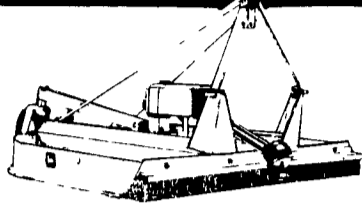

MODEL 940 DRAWN 13 FT. 5-TINE FIELD CULTIVATOR

\$2,950

SAVE YOUR CROP

John Deere's patented rotary hoe design makes it the #1 tool for breaking crusts that threaten your crop. Rigid or folding John Deere 400 Rotary Hoes offer a patented design that shatters crusts and knocks out small weeds. That's why they're the number one seller.

JD MODEL 415 ROTARY HOE, 15 Ft.

\$2,455

The all-purpose 95 Blade

John Deere's 95 Blade will handle many blading chores behind tractors up to 90 hp

Push snow grade gravel reshape ditches move manure — the 95 Blade does all this and more. Simple manual adjustments for angle tilt pitch — optional hydraulic offset.

MODEL 95 REAR BLADE, 8 FT.

SALE PRICE **\$1,095**

Sale Ends March 21, 1986

Tough utility

John Deere's 5- and 6-foot cutters feature rugged Unibody™ design.

Multi-purpose blades and a circular blade holder are only a few of the features you'll like on these cutters.