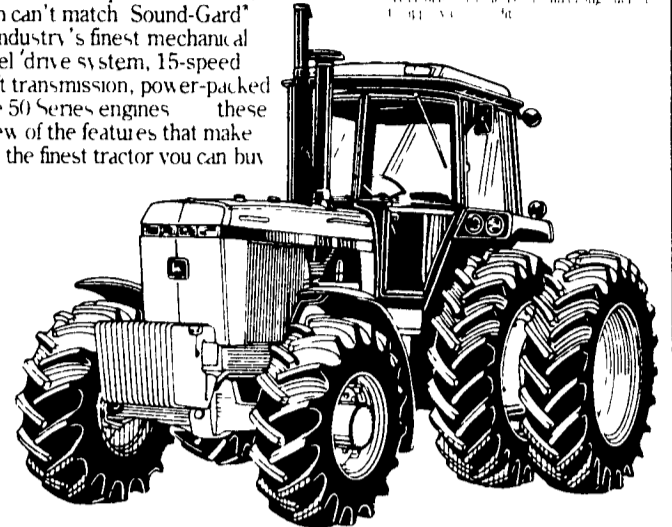

JD 4050 TRACTOR, 100 H.P.

Mechanical Front Wheel Drive, Sound Gard Body, Quad Range Transmission, Many Options & Extras.

List Price....$54,680

MARCH CASH PRICE **$43,150**

BIGGER HYD. SPREADER

John Deere 780

Hydra-Push™

Spreader holds 370 bushels. Unloads with amazing speed.

The 780 brings 60 percent more capacity to our Hydra-Push spreader line. These are the spreaders with the unique hydraulic unloading system. A moving panel and floor hydraulically move manure to the beaters.

In Stock

LESS THAN $8,600 With Lots Of Options CALL FOR DETAILS