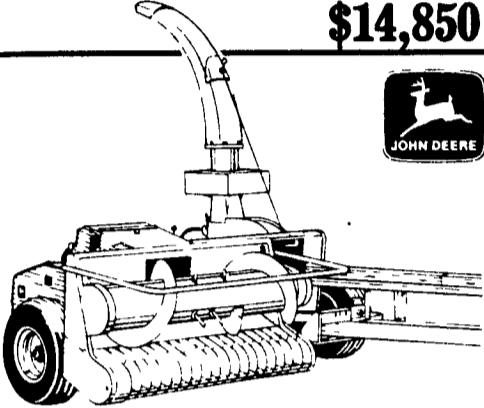

THE 45-HP 2150: FARMING EXPERT

John Deere offers you a 45-hp Efficiency Expert to help you get more done every farming hour

MODEL 2150 TRACTOR, 45 H.P.
w/Roll Gard, T55 Hi-Lo Shift Transmission, Single Remote Cylinder Control, 16.9x28 Rear Tires, Thermostart, Engine Coolant Heater, Front Weigh Support

\$14,850

John Deere 3950 Power-Mizer Forage Harvester lets you get all the yield from your field

Exclusive Spout-Trak steering control locks in on the trailing wagon around turns and down crooked rows. Exclusive Pow-Trak guidance system keeps the row unit centered on rows through turns and around contours.

MODEL 95 REAR BLADE, 8 FT.

SALE PRICE **\$1,095**

Sale Ends March 21, 1986

Tough utility

John Deere's 5- and 6-foot cutters feature rugged Unibody™ design.

Multi-purpose blades and a circular blade holder are only a few of the features you'll like on these cutters.