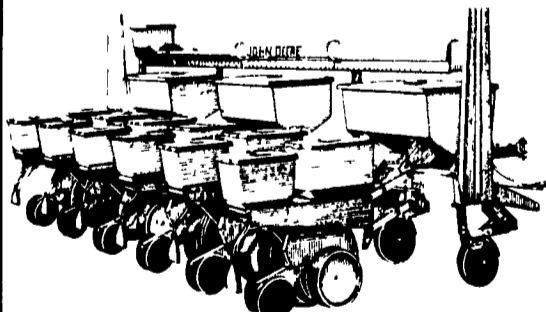

MODEL 95 REAR BLADE, 8 FT.

SALE PRICE **\$1,095**

Sale Ends March 21, 1986

Tough utility

John Deere's 5- and 6-foot cutters feature rugged Unibody™ design.

Multi-purpose blades and a circular blade holder are only a few of the features you'll like on these cutters.

MODEL 506 ROTARY CUTTER, 5 FT. CUT

SALE PRICE **\$970**

MODEL 606 ROTARY CUTTER, 6 FT. CUT

SALE PRICE **\$1,330**

Sale Ends March 21, 1986

Wide and reliable

JD 670 RAKE, 9½ FT.

w/Rubber Teeth, Traction Tires, Hitch & Jack

\$2,925

John Deere's 9½-foot 670 Rake offers rubber-ball flex teeth for reliable service life.

The 670's rubber-ball flex teeth let you rake fast and get all the hay laid down in a 9-foot swath.

MAX-EMERGE® PLANTERS ASSURE ACCURATE DEPTH AND GOOD SEED/SOIL CONTACT

MODEL 7000 CONSERVATION 6 ROW NARROW CORN PLANTER

w/Corn & Soybean Meters, Monitor, Markers, Heavy Duty Coulters, Dry Fertilizer w/Double Disc Openers, & Insecticide Attachment.

List Price.....\$16,950

SALE PRICE.....\$14,550