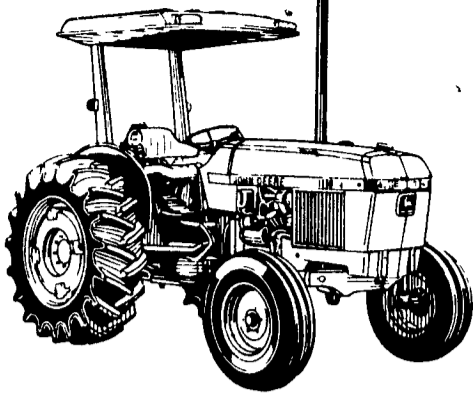

THE 45-HP 2150: FARMING EXPERT

John Deere offers you a 45-hp Efficiency Expert to help you get more done every farming hour

MODEL 2150 TRACTOR, 45 H.P.
w/Roll Gard, T55 Hi-Lo Shift Transmission, Single Remote Cylinder Control, 16.9x28 Rear Tires, Thermostart, Engine Coolant Heater, Front Weigh Support

\$14,850

John Deere 3950 Power-Mizer Forage Harvester lets you get all the yield from your field

Exclusive Spout-Trak steering control locks in on the trailing wagon around turns and down crooked rows. Exclusive Pow-Trak guidance system keeps the row unit centered on rows through turns and around contours.

The Iron-Gard metal detector helps protect your cutterhead and livestock from ingesting harmful metal. And the famous segmented knife Dura-Drum cutterhead provides a clear, uniform cut. Stop in soon for details.

* In Lieu Of Cash Discount, Waiver Of Finance until Sept. 1, 1986

940 S-TINE FIELD CULTIVATOR

Here's the right John Deere finishing tool for fields with low residue

In soils with low residue prepare an excellent seedbed using John Deere's 940 S-Tine Field Cultivator. Vibrating S-tines are spaced 4 inches apart — they churn the soil to prepare a planter ready seedbed.