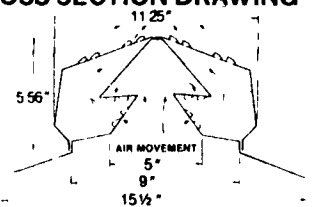

CROSS SECTION DRAWING