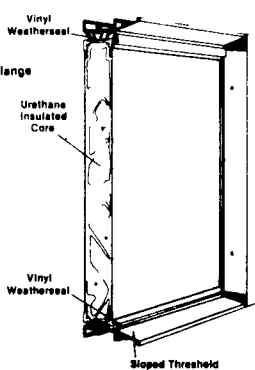

410 STEEL INSULATED DOOR

Agricultural or Commercial

FOUR-WAY PRE-HUNG
EMBOSSED STEEL FACE
STEEL HINGES PRE-PACKED

STYLES AVAILABLE

410 FLUSH DOOR
Universal Swing

410 A
7 x 36
Tempered Glass
Universal Swing

410-B
20 x 24
Tempered Glass
Specify Swing

KLAUER ROOFLINE RIGOLATORS

The New KLAUER - ROOFLINE RIDGOLATOR®

ROOFLINE RIDGOLATOR®

END CAP REMOVED FOR INTERIOR VIEW

END FLASHING

CONNECTING FLASHING

- Large opening which eliminates clogging
- The most weather proof Ridge Vent on the market
- Adjustable Flashings for various roof pitches
- Weather proof connecting flashings for continuous coverage of ridge (full ridge coverage)
- Aerodynamically designed to produce a negative air pressure at point of ventilation
- No disturbing wind rattling - absolutely quiet
- Clean Line appearance THE ROOFLINE RIDGOLATOR® as the name states blends into the roof line