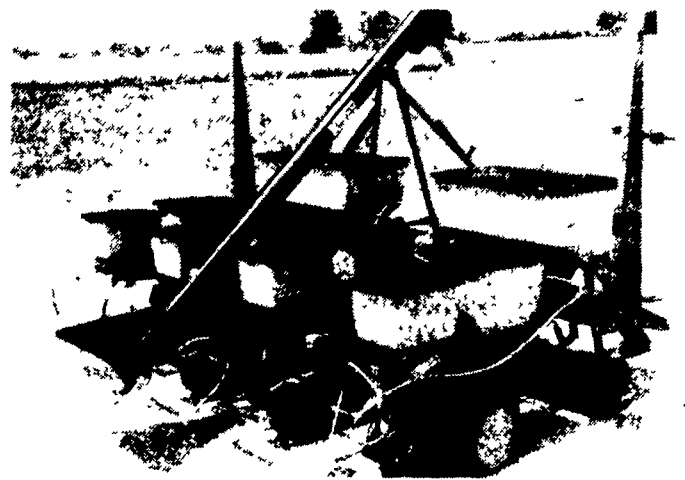

HORIZONTAL AUGERS FROM \$800
VERTICAL AUGERS FROM \$650

SAVE BIG \$\$\$ ON BULK FERTILIZER
Order Today For Spring Delivery Of Fill Attachments

KASCO MODEL W-AUGERS

Kasco model W-auger for four row planters (two fertilizer boxes) is designed to take the material from a gravity box (with no additional auger) and deliver it to the two fertilizer boxes. It is powered by a hydraulic motor on the top end. Two hoses from the tractor hydraulic system is all that is needed to run the auger.

Kasco model W-augers will install on most four row planters and will eliminate the lifting of heavy fertilizer bags. Also the savings of using bulk fertilizer will soon pay for the auger.

MODEL W-AUGERS FOR
4 ROW PLANTERS FROM \$680