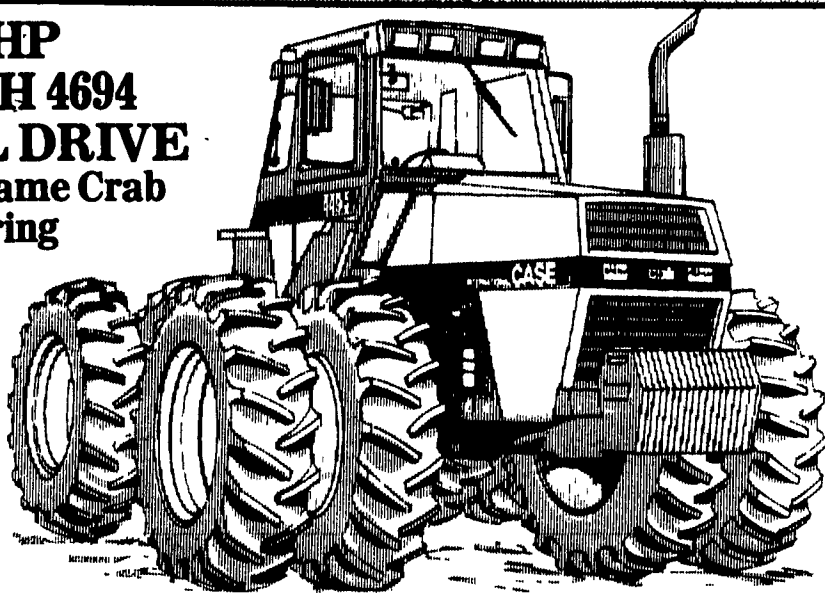

CASE IH LEADS THE WAY AT BINKLEY & HURST BROS.

**261 HP
CASE IH 4694
4 WHEEL DRIVE
w/Solid Frame Crab
Steering**

Featuring:
Air/Oil Seat,
Cab, Air,
Heat,
Power Shift,
4 Remote Hydraulic Valve Circuits, PTO, 3 Pt. Hitch w/Quick
Coupler, 20.8x38 Duals.

Case International 94 Series General Purpose Tractors

1394, 65 PTO hp*

1494, 75 PTO hp*

1594, 85 PTO hp*

**Mid-size tractor power:
The pay-off
is their versatility**

**NOTICE...We have Several
Tractors In Stock At Discounted
Prices Which Must Be
Sold Immediately.
So Come And Get A Bargain!**

**NEW CASE 1394, #6294 Fender Tractor w/Power Shift
Transmission, One Hyd. Valve, 2 Wheel Drive,
18.4x26 Tires**

List Price.....\$24,425

**OR Waiver Of Finance w/No Payments
Till January 1, 1987 And Pay.....\$14,215**

18 HP to 38 HP DIESEL COMPACT TRACTORS

IH 200 Series
In Stock

8.8% Financing For 3 Years Available Now... Don't Wait!

**Reconditioned Case 2470 4WD,
Approx. 175 PTO HP**

1973 Model, 18.4x34 Deep Lug
Tires, Motor Has New Sleeves,
Pistons, Rod & Main Bearings,
3 New Heads, New Turbo, New
Hyd. Pump, Injectors Gone
Over. Has 3 Pt. Hitch,
1000 RPM PTO
Reg. Price \$18,900