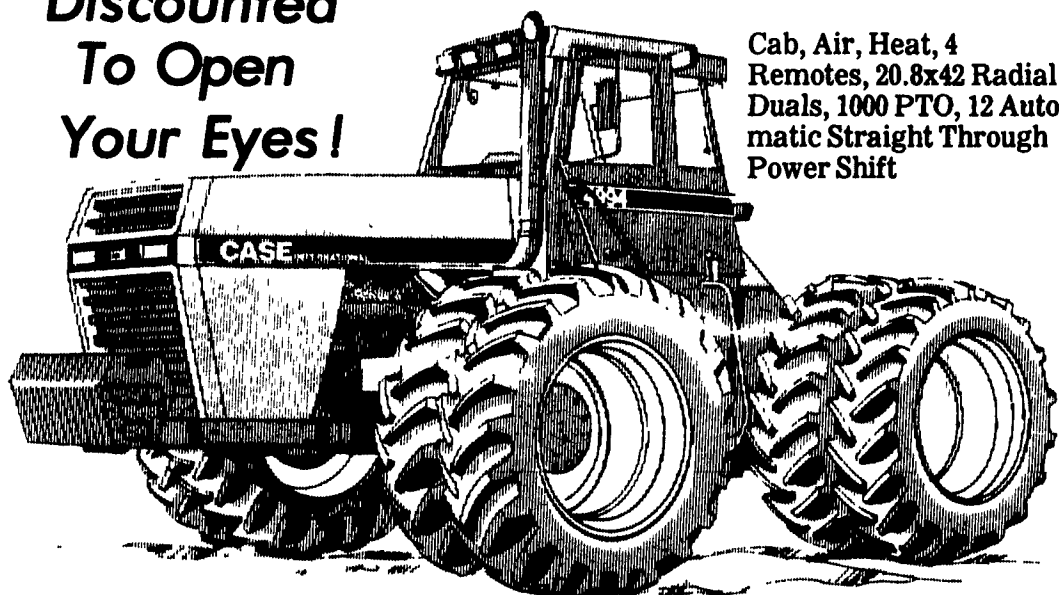

CASE IH 4994 4WD TRACTOR 400 H.P. w/20.8x42 Duals

**Discounted
To Open
Your Eyes!**

Cab, Air, Heat, 4
Remotes, 20.8x42 Radial
Duals, 1000 PTO, 12 Auto-
matic Straight Through
Power Shift

List Price...$150,240

Get Waiver of Finance Till January 1, 1987
OR 5% A.P.R. Financing And Pay.....$88,354

OR Pay Cash, Only.....$82,324

(Which Can Be Lease Purchased w/A True
Tax Lease Of Approx. 10%)

NOTE: Purchase This Tractor & Receive A Case IH Certificate Worth
$3,000 Towards Any Case IH Machinery Purchases,
Good Till October 1986.

Call For Details Or Stop By

BRAND NEW 1816C SKID STEER LOADER

- 16 HP Onan Engine
- Breakout Force Over 1000 Lbs.
- Your Choice Of Numerous Bucket Options Available

Weight: Approx. 1 Ton

Factory List $9,188.00 Value

SALE PRICE...$6,350