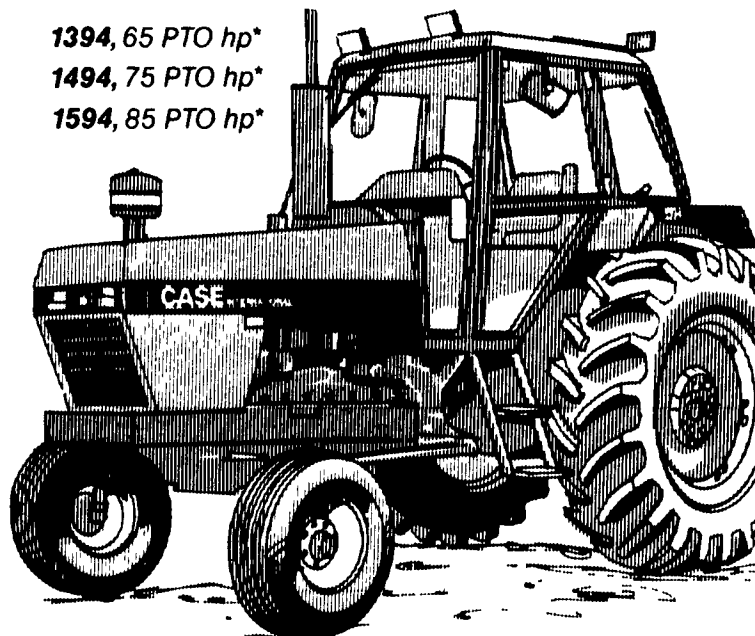

CASE IH LEADS THE WAY AT BINKLEY & HURST BROS.

**261 HP
CASE IH 4694
4 WHEEL DRIVE
w/Solid Frame Crab
Steering**

Featuring:
Air/Oil Seat,
Cab, Air,
Heat,
Power Shift,
4 Remote Hydraulic Valve Circuits, PTO, 3 Pt. Hitch w/Quick
Coupler, 20.8x38 Duals.

List Price...\$102,735

Get Waiver Of Finance Till January 1, 1987
OR 5% Financing And Pay.....\$63,940

OR Pay Cash, Only.....\$59,892
(Which Can Be Lease Purchased w/A True Tax Lease
Of Approx. 10%)

NOTE: Purchase This Tractor & Receive A Case IH Certificate Worth \$3,000 Towards Any
Case IH Machinery Purchases, Good Till October 1986.

Case International 94 Series General Purpose Tractors

1394, 65 PTO hp*

1494, 75 PTO hp*

1594, 85 PTO hp*

**Mid-size tractor power:
The pay-off
is their versatility**

**NOTICE...We have Several
Tractors In Stock At Discounted
Prices Which Must Be
Sold Immediately.
So Come And Get A Bargain!**

**NEW CASE 1394, #6294 Fender Tractor w/Power Shift
Transmission, One Hyd. Valve, 2 Wheel Drive,
18.4x26 Tires**

List Price.....\$24,425

**OR Waiver Of Finance w/No Payments
Till January 1, 1987 And Pay.....\$14,215**