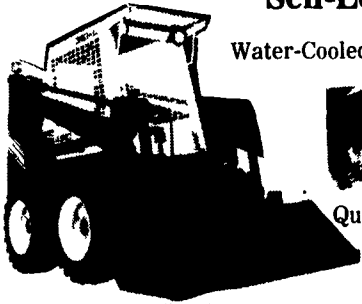

### BRAND NEW 3 PT. HOOKUP CEMENT MIXER

540 PTO Drive, Mix Capacity  
Approx. 84.5 Gallons  
Most Competitive Models Priced Well  
Over \$800

**OUR DISCOUNTED SALE PRICE ONLY \$485.00**

### You Can't Go Wrong With A New Demo GEHL MODEL 4510 Self-Leveling, 40 HP, Gas Skid Loader

Water-Cooled

Quick-Attach Bucket

Machine Movement  
And Loader Operation  
Made Simple With  
Two Hand Controls