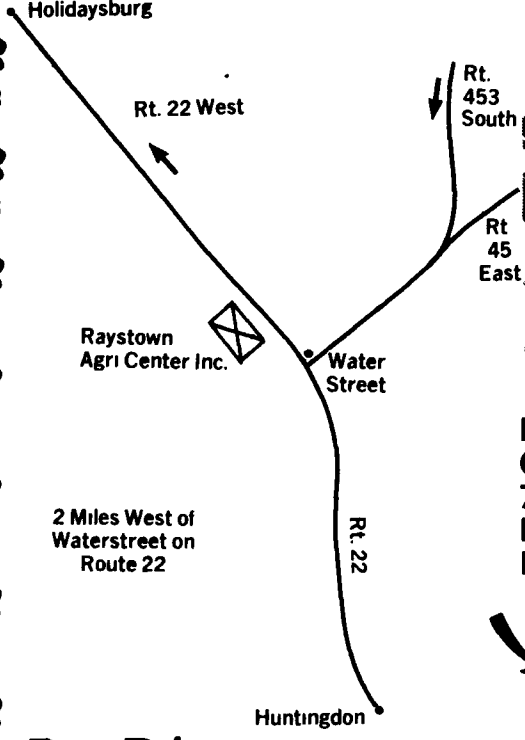

1-81 Exit 8
3213 Black Gap Road
Chambersburg, PA 17201

717-263-4103
717-532-6951

bobcat

RAYSTOWN AGRI CENTER INC.

Star Route
 Alexandria, Pa. 16611
1-800-252-AGRI

NH TR70 Combine w/4 Row Wide, 4 Row Narrow and 13' Grain Heads, 7655 Hesston Field Queen w/Dump Box, NI 702 Uni System w/766 Harvester and 3 Row Narrow Corn Head, Hesston 6450 10 Foot Self-Propelled Swather, 2 New Holland 1495's Under 500 Hrs!