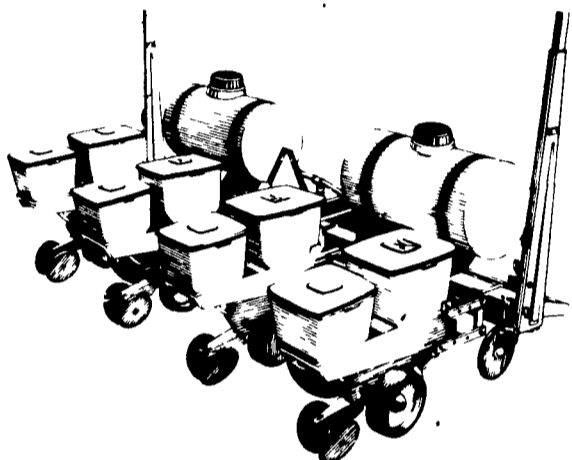

COME ON IN!

DEALIN' DAYS

WE'RE READY TO DEAL ON THIS EQUIPMENT

USED COMBINES

- JD 6620 Sidehill. Fully Loaded, Like New
- JD 7700 Diesel Priced Right
- JD 6600 Sidehill Hydrostatic Drive
- JD 4400 Diesel (1978) Low Hrs., Sharp
- NI Uni-System 2 Row Wide, Corn Head, Sheller
5½ Ft. Pickup, Chopper Unit
- (No Interest Til Sept. 1, 1986*)
- JD 6600 Gas. Mechanic's Special

USED PLANTING AND TILLAGE

- JD 17x7 Grain Drill Fert. & Grass
- JD 7000 Cons. Planter 4 Row Dry
- JD 2800 7 Bottom Plow On Land
- JD 2800 6 Bottom Plow On Land
- JD 225 Offset Disk
- JD AW Disk. 12 Ft.
- BH 12 Shank Chisel Plow

NOTE

Just Arrived - The All New
JD 7200 Flex Fold 12-Row Planter

USED TRACTORS

- JD 4240 Factory Cab & Air
- JD 4240 Row Crop Fenders
- JD 4430 Factory Cab, Air, Power Shift
- JD 4430 Year Round Cab
- JD 4010 Diesel With Loader
- (No Interest Til June 1986*)