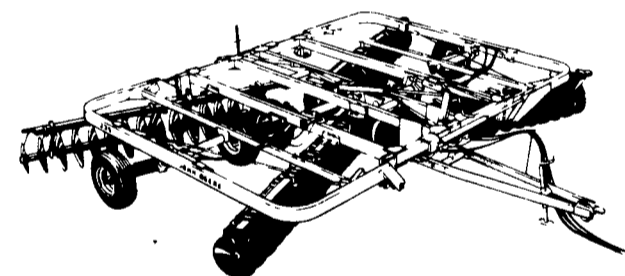

COME ON IN!

DEALIN' DAYS

WE'RE READY TO DEAL ON THIS EQUIPMENT

USED COMBINES

- JD 6620 Sidehill. Fully Loaded, Like New
- JD 7700 Diesel Priced Right
- JD 6600 Sidehill Hydrostatic Drive
- JD 4400 Diesel (1978) Low Hrs., Sharp
- NI Uni-System 2 Row Wide, Corn Head, Sheller
5½ Ft. Pickup, Chopper Unit
- (No Interest Til Sept. 1, 1986*)
- JD 6600 Gas. Mechanic's Special

USED PLANTING AND TILLAGE

- JD 17x7 Grain Drill Fert. & Grass
- JD 7000 Cons. Planter 4 Row Dry
- JD 2800 7 Bottom Plow On Land
- JD 2800 6 Bottom Plow On Land
- JD 225 Offset Disk
- JD AW Disk. 12 Ft.
- BH 12 Shank Chisel Plow

NOTE

Just Arrived - The All New
JD 7200 Flex Fold 12-Row Planter

USED TRACTORS

- JD 4240 Factory Cab & Air
- JD 4240 Row Crop Fenders
- JD 4430 Factory Cab, Air, Power Shift
- JD 4430 Year Round Cab
- JD 4010 Diesel With Loader
- (No Interest Til June 1986*)