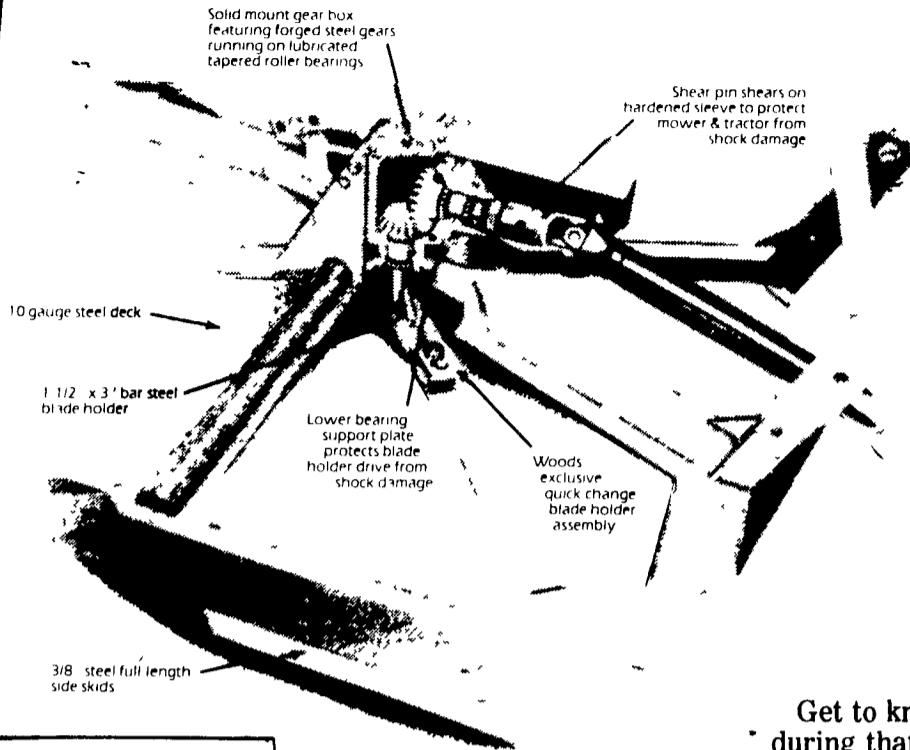

## Worth More In The Long Run

Woods' M5 Dixie Cutter cuts and shreds a five foot swath. It has a direct gear drive with a heavy-duty gear box and is available in models for rear-mounting on 3-point hitch, fast-hitch or AC snap-coupler.