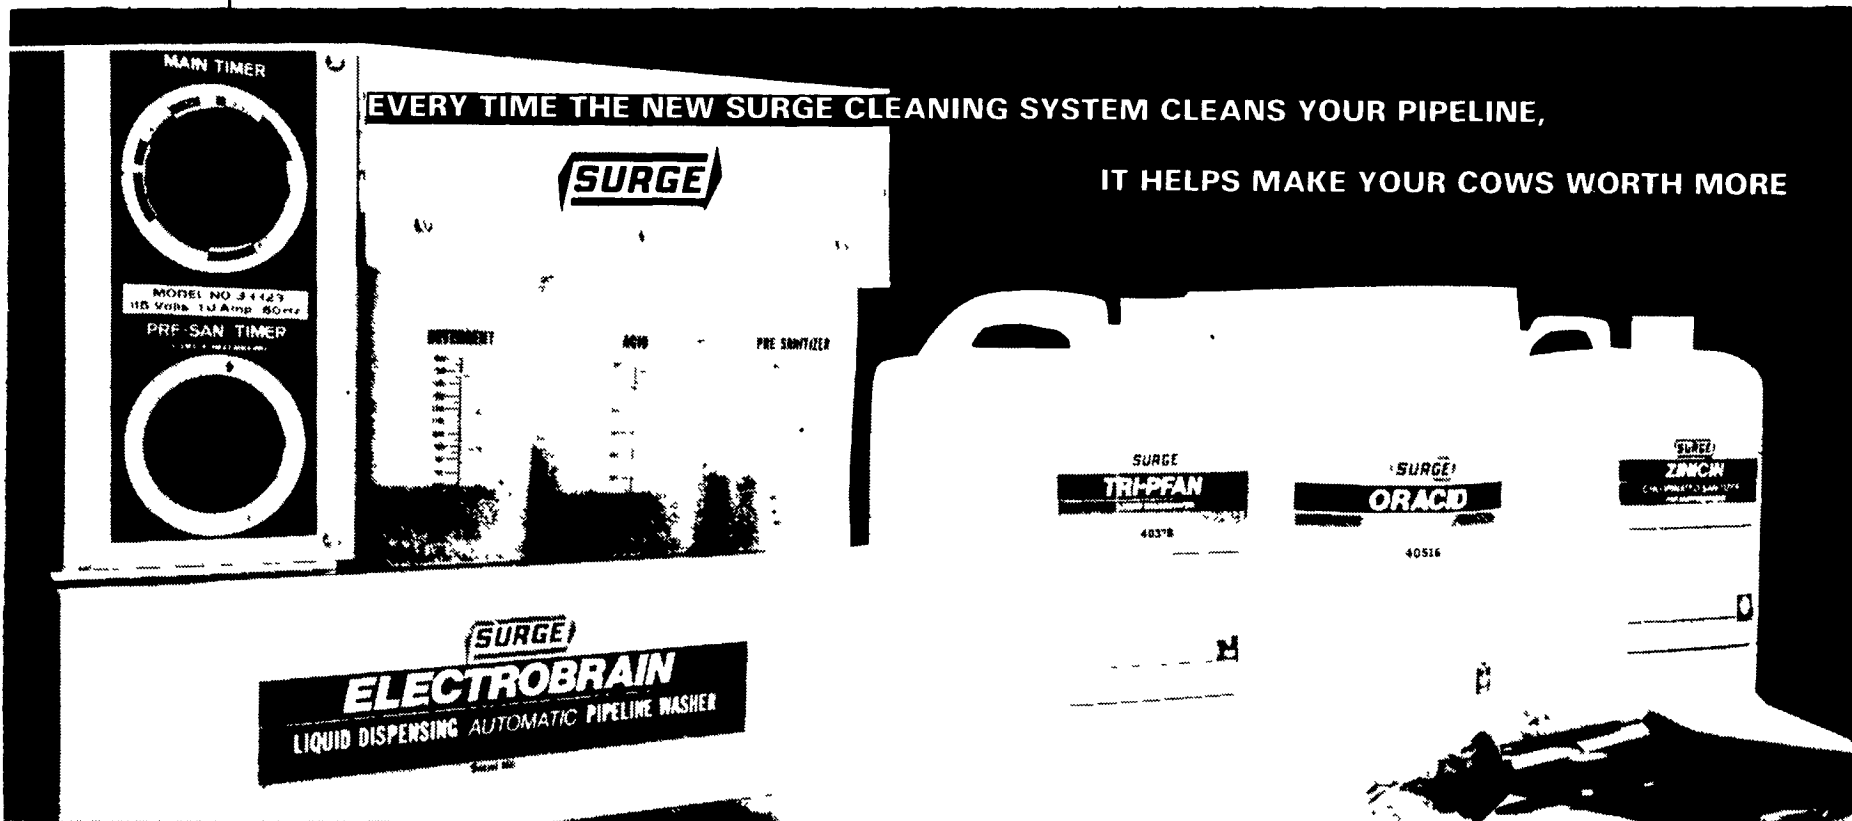

SANITATION "TOPS IN THE NATION"

INTRODUCES... The NEW **SURGE**
LIQUID DISPENSING AUTOMATIC PIPELINE WASHER!

ADAPTS EASILY TO ANY BRAND NAME MILKING SYSTEM...

- No Pressure Pumps - (To Pump Detergents Away)
- No Piston - Pieces & Ports (To Replace)
- Consistant Washing - Day After Day
- Your Detergent Dispensed By... GRAVITY!!!