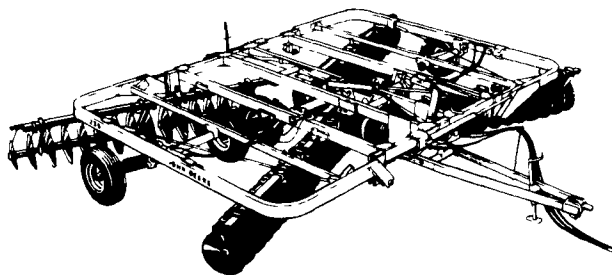

## USED COMBINES

- JD 6620 Sidehill..... Fully Loaded, Like New
- JD 7700 Diesel..... Priced Right
- JD 6600 Sidehill..... Hydrostatic Drive
- JD 4400 Diesel (1978)..... Low Hrs., Sharp
- NI Uni-System..... 2 Row Wide, Corn Head, Sheller  
5½ Ft. Pickup, Chopper Unit
- (No Interest Til Sept. 1, 1986\*)
- JD 6600 Gas..... Mechanic's Special

### NOTE

Just Arrived - The All New  
JD 7200 Flex Fold 12-Row Planter