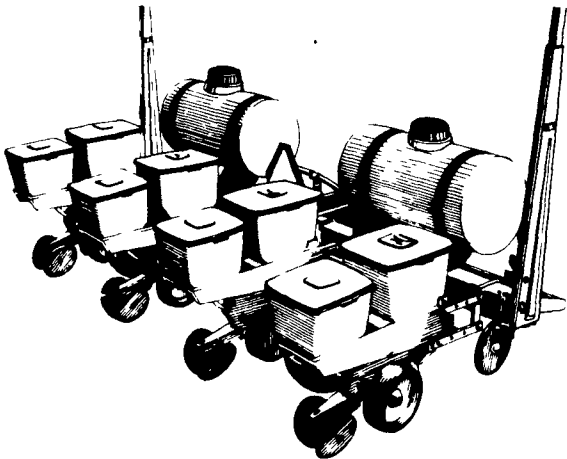

## USED COMBINES

- JD 6620 Sidehill..... Fully Loaded, Like New
- JD 7700 Diesel..... Priced Right
- JD 6600 Sidehill..... Hydrostatic Drive
- JD 4400 Diesel (1978)..... Low Hrs., Sharp
- NI Uni-System..... 2 Row Wide, Corn Head, Sheller  
5½ Ft. Pickup, Chopper Unit
- (No Interest Til Sept. 1, 1986\*)
- JD 6600 Gas..... Mechanic's Special