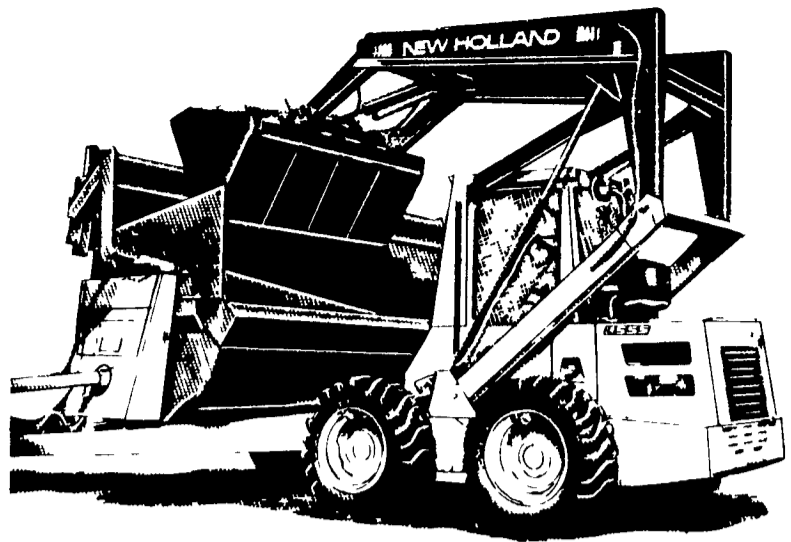

SUPER BOOM LOADERS

DO IT ALL!

Name the job and a New Holland Super Boom loader will handle it. And a Super Boom has the features to get the job done fast.

BUCKET BONANZA
Get a free bucket or pallet fork or manure fork when you buy a New Holland "Super Boom" Loader. Act now - offer ends March 31, 1986.

REACH, SPEED & STABILITY

- Unmatched forward dump reach to load the center of large trucks and spreaders
- Fast cycle times to get more work done in less time
- Longer wheelbase for increased stability

Models range from 18- to 75- horsepower with SAE load ratings from 575 pounds to 2,050 pounds.

Attachments include: buckets, pallet forks, grapples, backhoes, trenchers, earth drills tree transplanters, blades and many more.