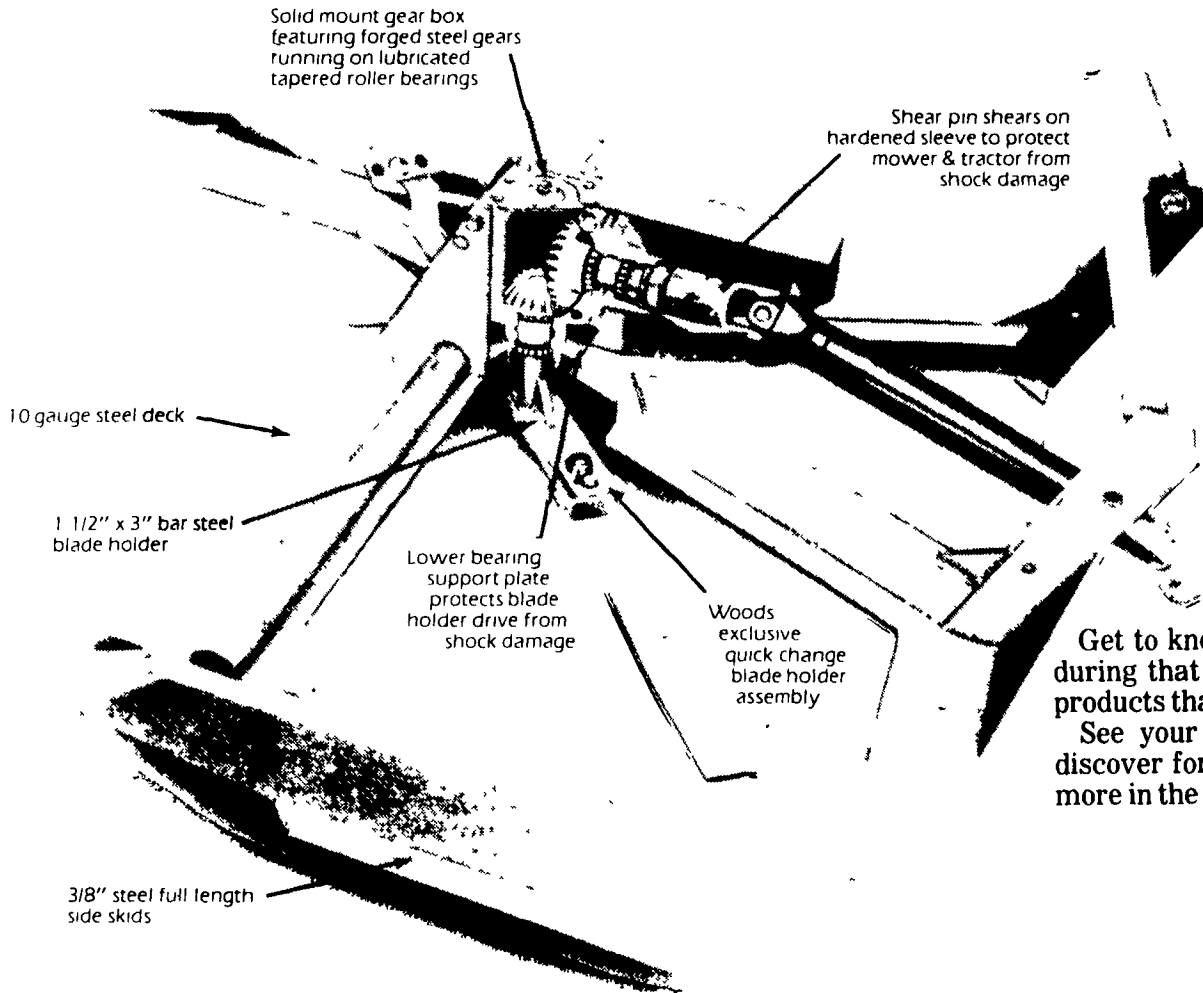

WOODS' M5 DIXIE CUTTER

Worth More In The Long Run

Woods' M5 Dixie Cutter cuts and shreds a five foot swath. It has a direct gear drive with a heavy-duty gear box and is available in models for rear-mounting on 3-point hitch, fast-hitch or AC snap-coupler.

See your Woods' dealer for a demonstration soon, and discover for yourself why we say Woods' mowers are worth more in the long run.

WOODS ROTARY CUTTERS

Models: HD315, HD210R, B320, B315, B214

Designed For
Large Area
Mowing On
Level Ground
Or Rolling Terrain.

MODEL B214
Features 7 ft. center section & 7 ft. right wing. Cuts a 13 ft. 6 in. swath. Available for 540 or 1000 rpm PTO tractors.

Cut
Grass
And
Weeds.

Clear
Brush,
Shred
Stalks

DIG IT
DON'T DIG A HOLE FOR YOURSELF...
Until You Try WOODS Compact,
Utility Backhoes