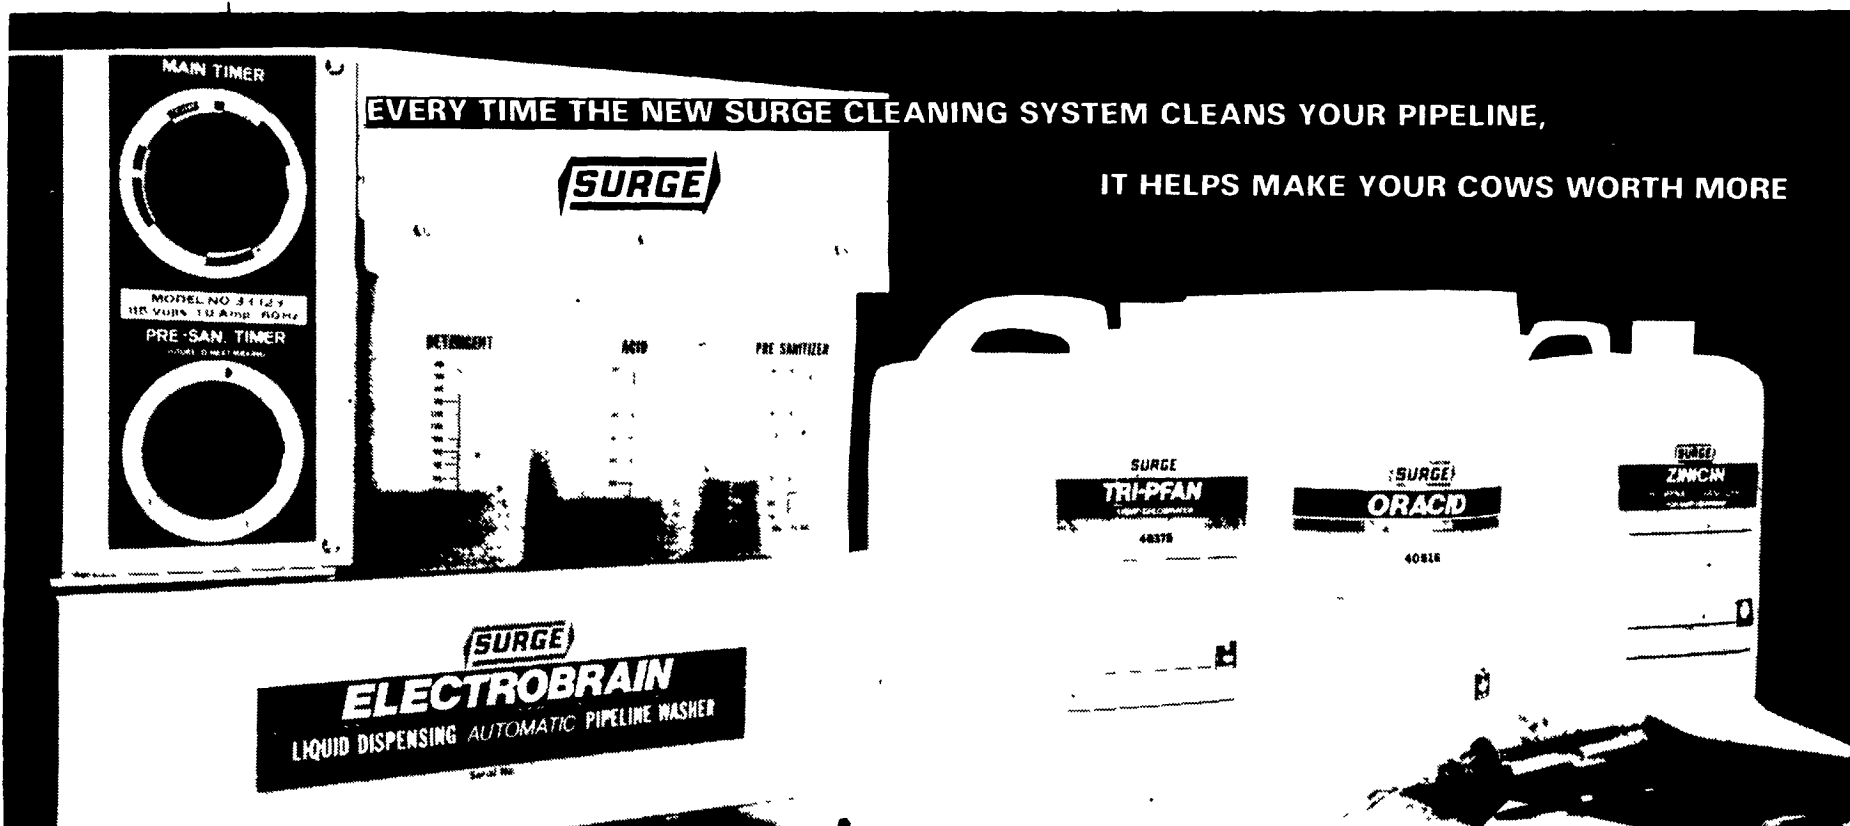

SANITATION "TOPS IN THE NATION"

INTRODUCES... The NEW **SURGE**
LIQUID DISPENSING AUTOMATIC PIPELINE WASHER!

ADAPTS EASILY TO ANY BRAND NAME MILKING SYSTEM...

- No Pressure Pumps - (To Pump Detergents Away)
- No Piston - Pieces & Ports (To Replace)
- Consistant Washing - Day After Day
- Your Detergent Dispensed By... GRAVITY!!!