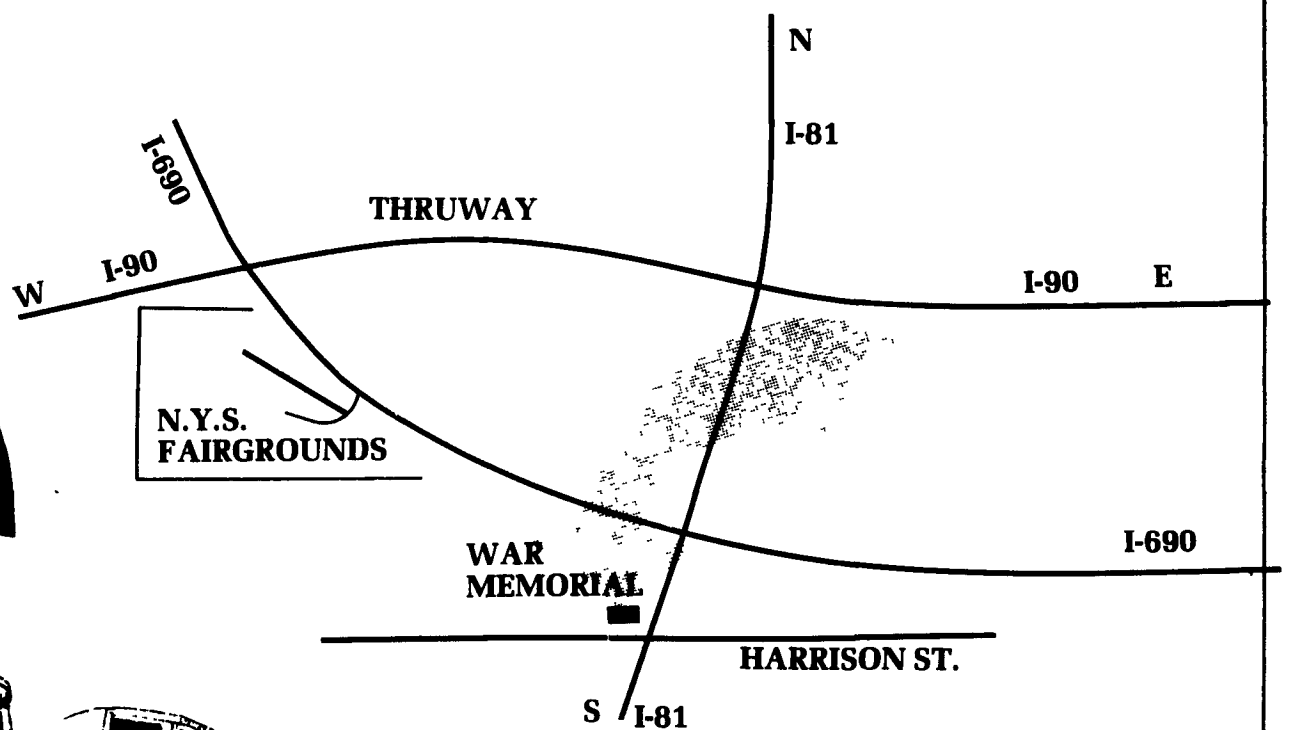

ks 2nd Annual kAg Expo

isplay Of Farm Machinery and Under One Roof In New York!

**Plenty of Parking in Downtown
Syracuse or Free Parking at the
New York State Fairgrounds**

With...

Shuttle Bus Service

**every 20 minutes from the
fairgrounds to the War
Memorial. Buses run from
8:45 A.M. till 5:30 P.M.**