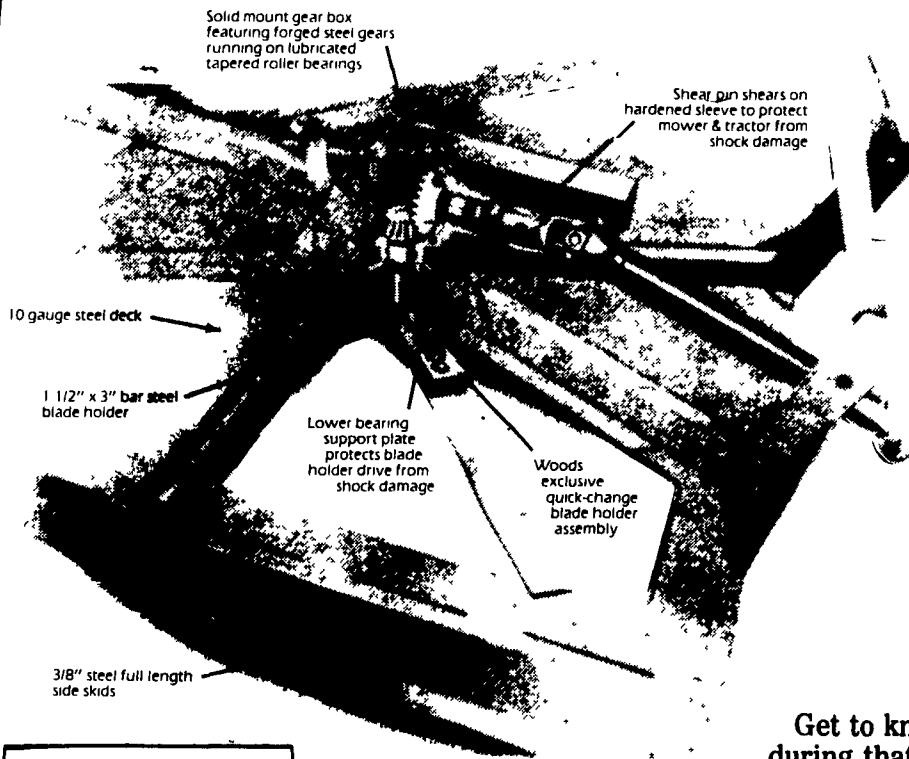

WOODS' M5 DIXIE CUTTER

Worth More In The Long Run

Woods' M5 Dixie Cutter cuts and shreds a five foot swath. It has a direct gear drive with a heavy-duty gear box and is available in models for rear-mounting on 3-point hitch, fast-hitch or AC snap-coupler.

Sure, you'll have to pay more for a Woods' M5 rotary cutter. That's because you're getting more. More features. More safety. More years of reliable service. Dependability. That's what makes Woods products worth more.

Woods' Dixie Cutter is one of several mowers from an expanding line of high-quality equipment available at a fair price.

Get to know Woods. We've been around for 38 years. And during that time we've been keeping promises and making products that offer outstanding performance.

See your Woods' dealer for a demonstration soon, and discover for yourself why we say Woods' mowers are worth more in the long run.

Division of Hesston Corporation