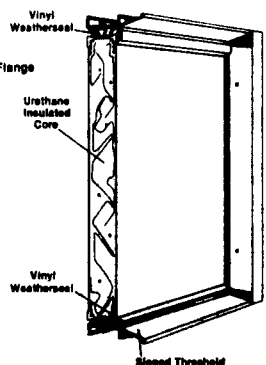

410 STEEL INSULATED DOOR Agricultural or Commercial

FOUR-WAY PRE-HUNG
 EMBOSSED STEEL FACE
 STEEL HINGES PRE-PACKED

STYLES AVAILABLE

410
 FLUSH DOOR
 Universal Swing

410-A
 7 x 36
 Tempered Glass
 Universal Swing