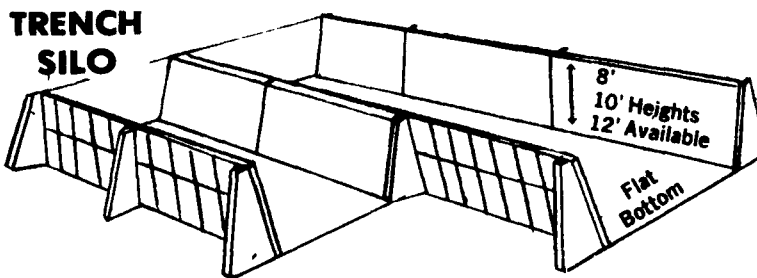

BONANZA

The Brand That Makes The Difference

BUILDINGS FOR FARM, COMMERCIAL, HORSE AND SUBURBAN offices in Butler - Allentown - Hanover

FOR INFORMATION CALL TOLL FREE

1-800-222-9047

STORAGE CONTAINERS FOR SALE OR LEASE

SPECIFICATIONS
STEEL, ALUMINUM OR FIBER-GLASS STRONG WOOD FLOORS
LOCKABLE DOUBLE SWING DOORS
20' & 40' LONG, 8' HIGH, 8' WIDE
TYPES DRY FREIGHT, INSULATED, REFRIGERATED, OPEN TOPS & FLATS

Originally built to ship freight overseas. They are extremely strong watertight containers. They are theft proof and make great storage sheds! A 20' long box is big enough to store a car inside! Unlike conventional buildings they need not become a permanent part of your property. You can move them anywhere, any time you wish.

CALL 609-478-4137
PRICE
20 Dry From \$900.00
40 Dry From \$1200.00

TRANSPORT PLANNING & SERVICES
P.O. Box 184, Mullica Hill, NJ 08062

Special Insulated 40' \$1895.00

TRENCH SILO

PANEL-STRUCT, INC.

853 Buchanan Trail East
Greencastle, Pa. 17225
PHONE 717-597-4994