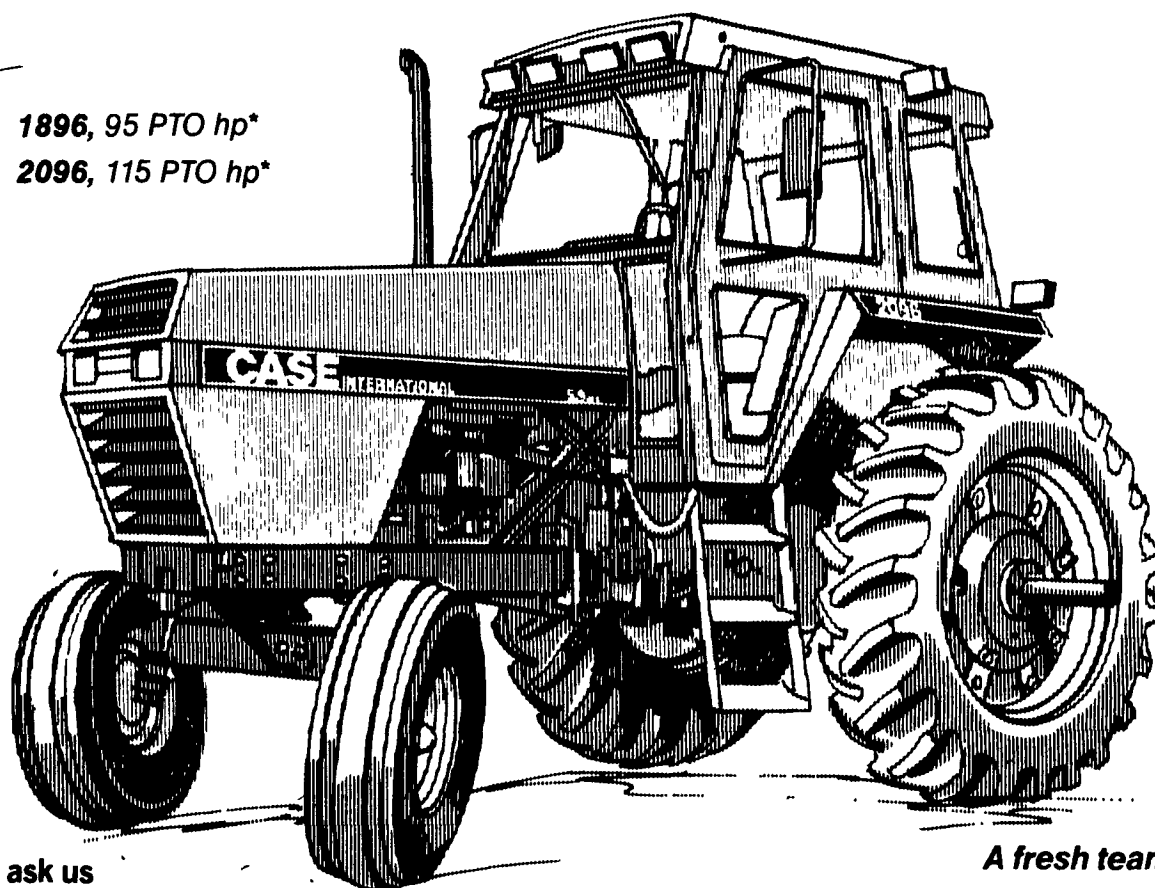

Case International 1896 & 2096 Tractors

The latest in turbo technology, lugging ability, fuel efficiency!

The high-torque diesel engines in 1896 and 2096 tractors are the result of the latest diesel and turbocharging technology, plus computer-assisted design and manufacturing techniques. They're engines that combine outstanding lugging ability with exceptional fuel efficiency, reliability and smooth operation.

Optional Mechanical Front Drive (MFD) puts the power to more efficient use, especially in soft,

spongy fields and slippery feedlots. With more traction and more pulling power at your command, you'll get more output from your implements, accomplish more work every hour, every day and squeeze more work out of each gallon of fuel.

All this plus advanced instrumentation that helps you work more efficiently and the extra comfort and convenience that only a Silent Guardian cab can provide.

1896, 95 PTO hp*
2096, 115 PTO hp*

Come in and ask us
for more information about
these Case International tractors.