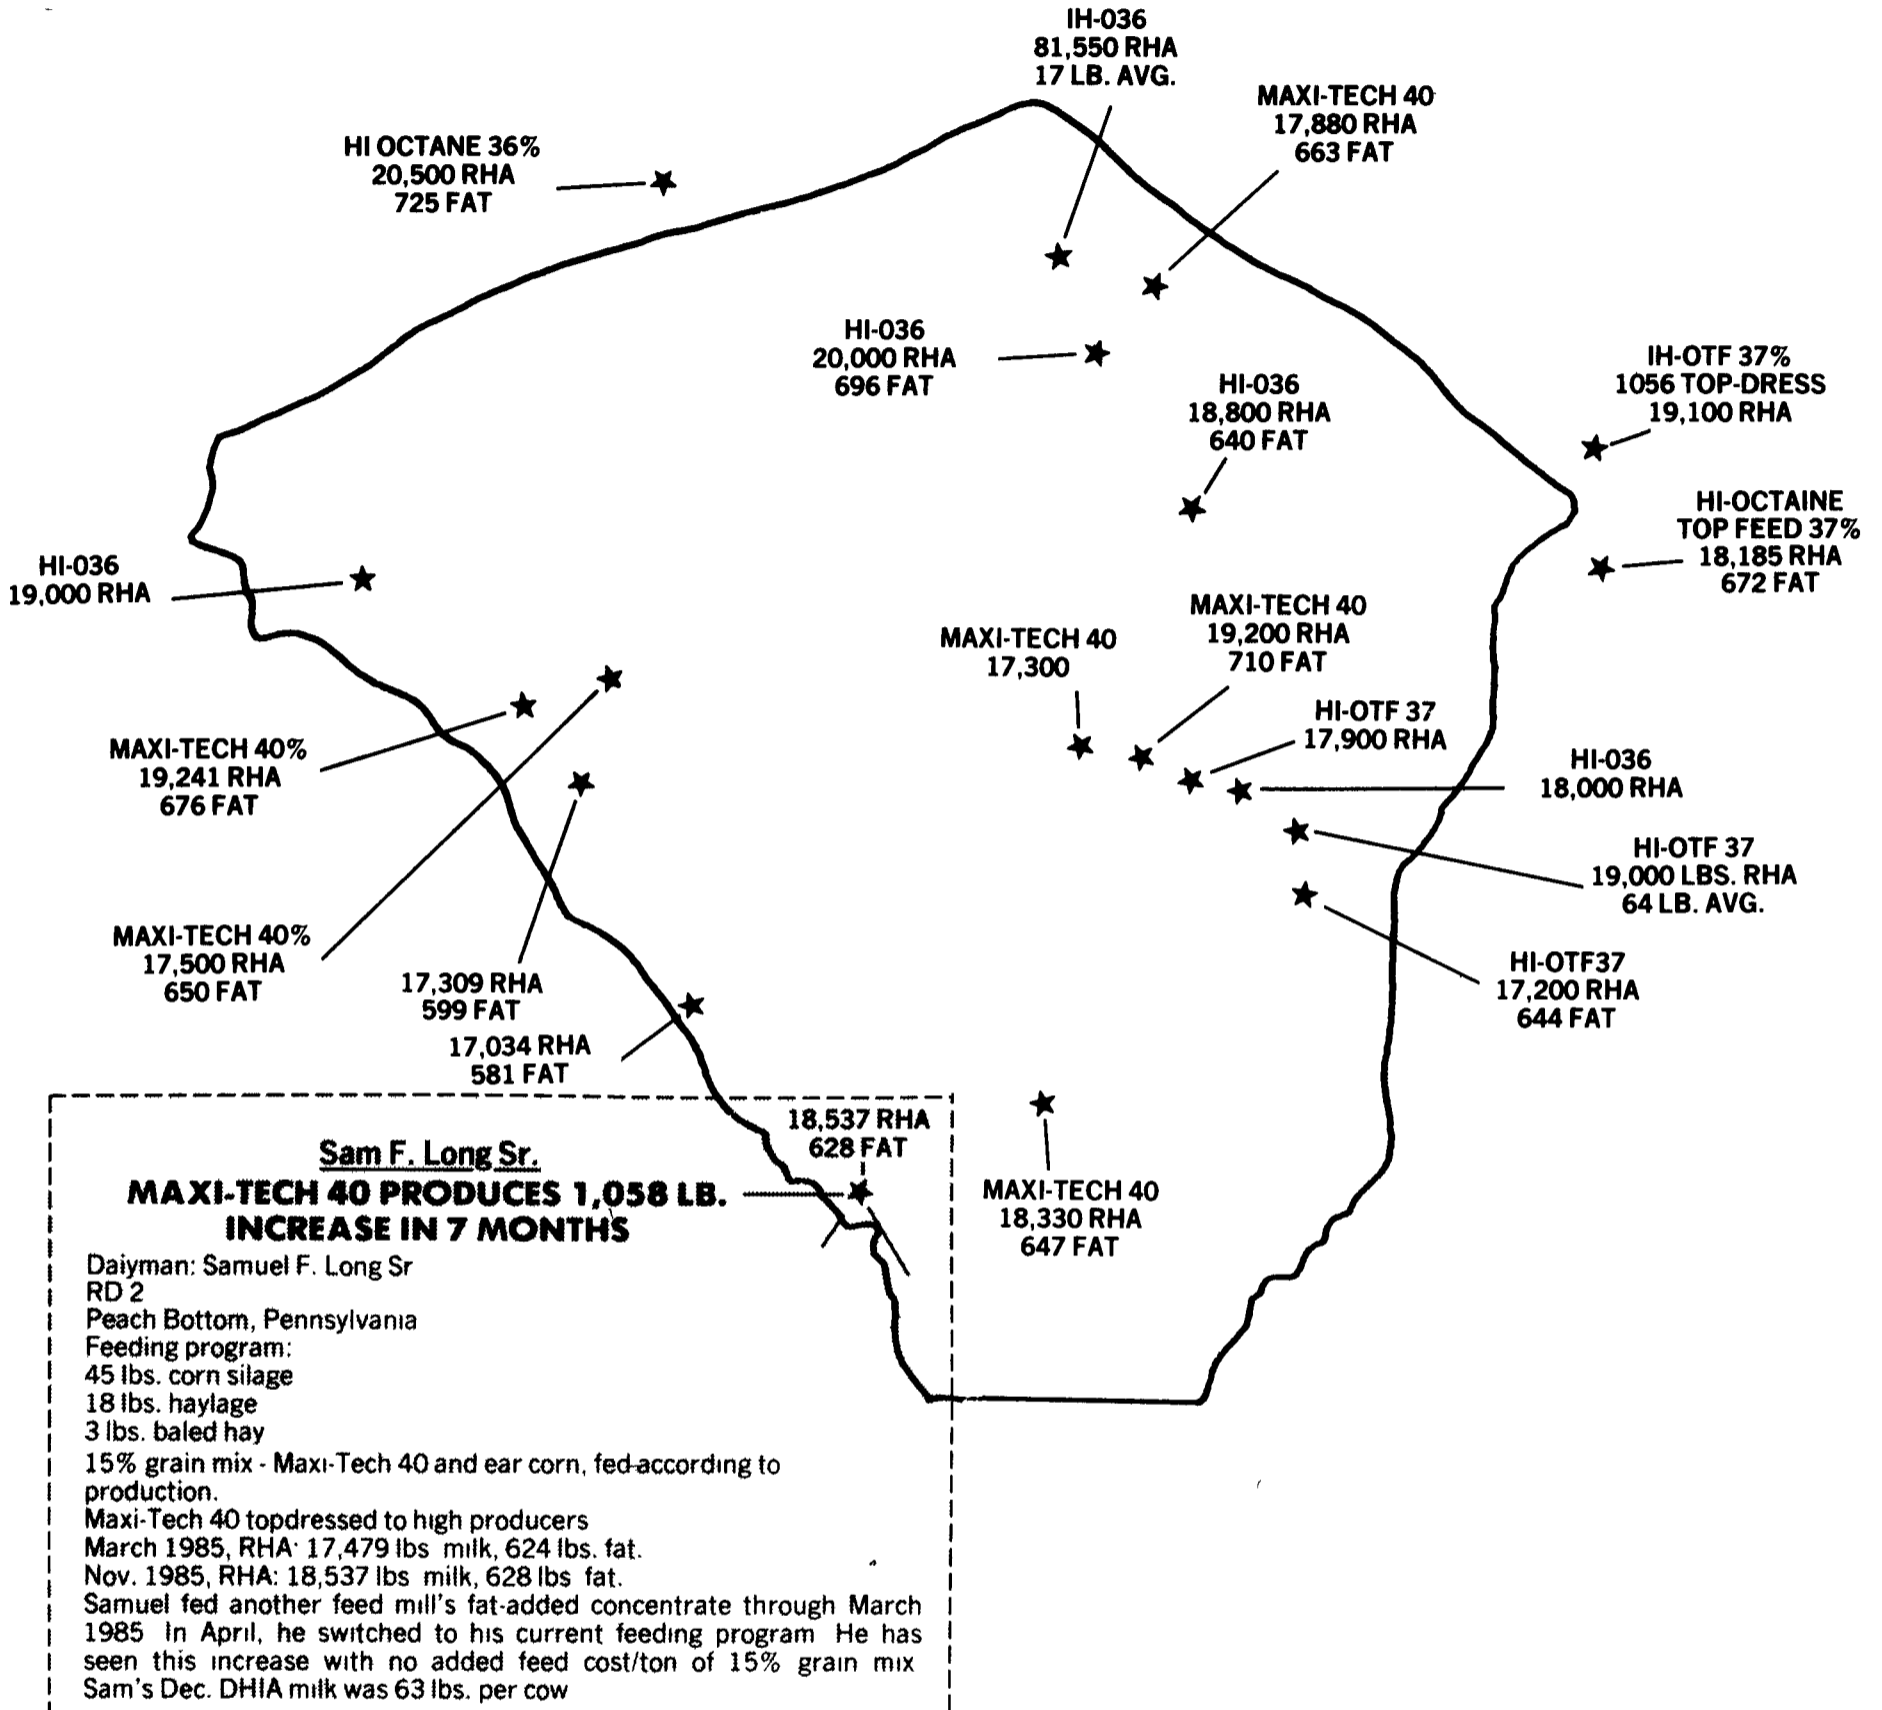

## See Your Purina Dealer Today!

**BERRYMAN'S MILLS, INC.**  
 Box #181, Rte. 75 Old Port  
 Port Royal, PA 17082  
 717/527-2274

**K & K FEED, INC.**  
 R.D. #4 - 23 N. Park Street  
 717/866-2324  
 Richland, PA 17087

**ALBRIGHT'S MILL**  
 P.O. Box #195  
 Kempton, PA 19529  
 215/756-6022

**RICHLAND FEED CO.**  
 20 North Main Street  
 Richlandtown, PA 18955  
 215/536-2555

**KEYSTONE MILLS**  
 R.D. #3, Lancaster Avenue  
 Ephrata, PA 17522  
 717/354-4616

**UMBERGER'S MILL**  
 R.D. #4 - Box #545  
 717/867-5161  
 Lebanon, PA 17042

**PURINA MILLS, INC.**

**Feeds designed with you in mind.**