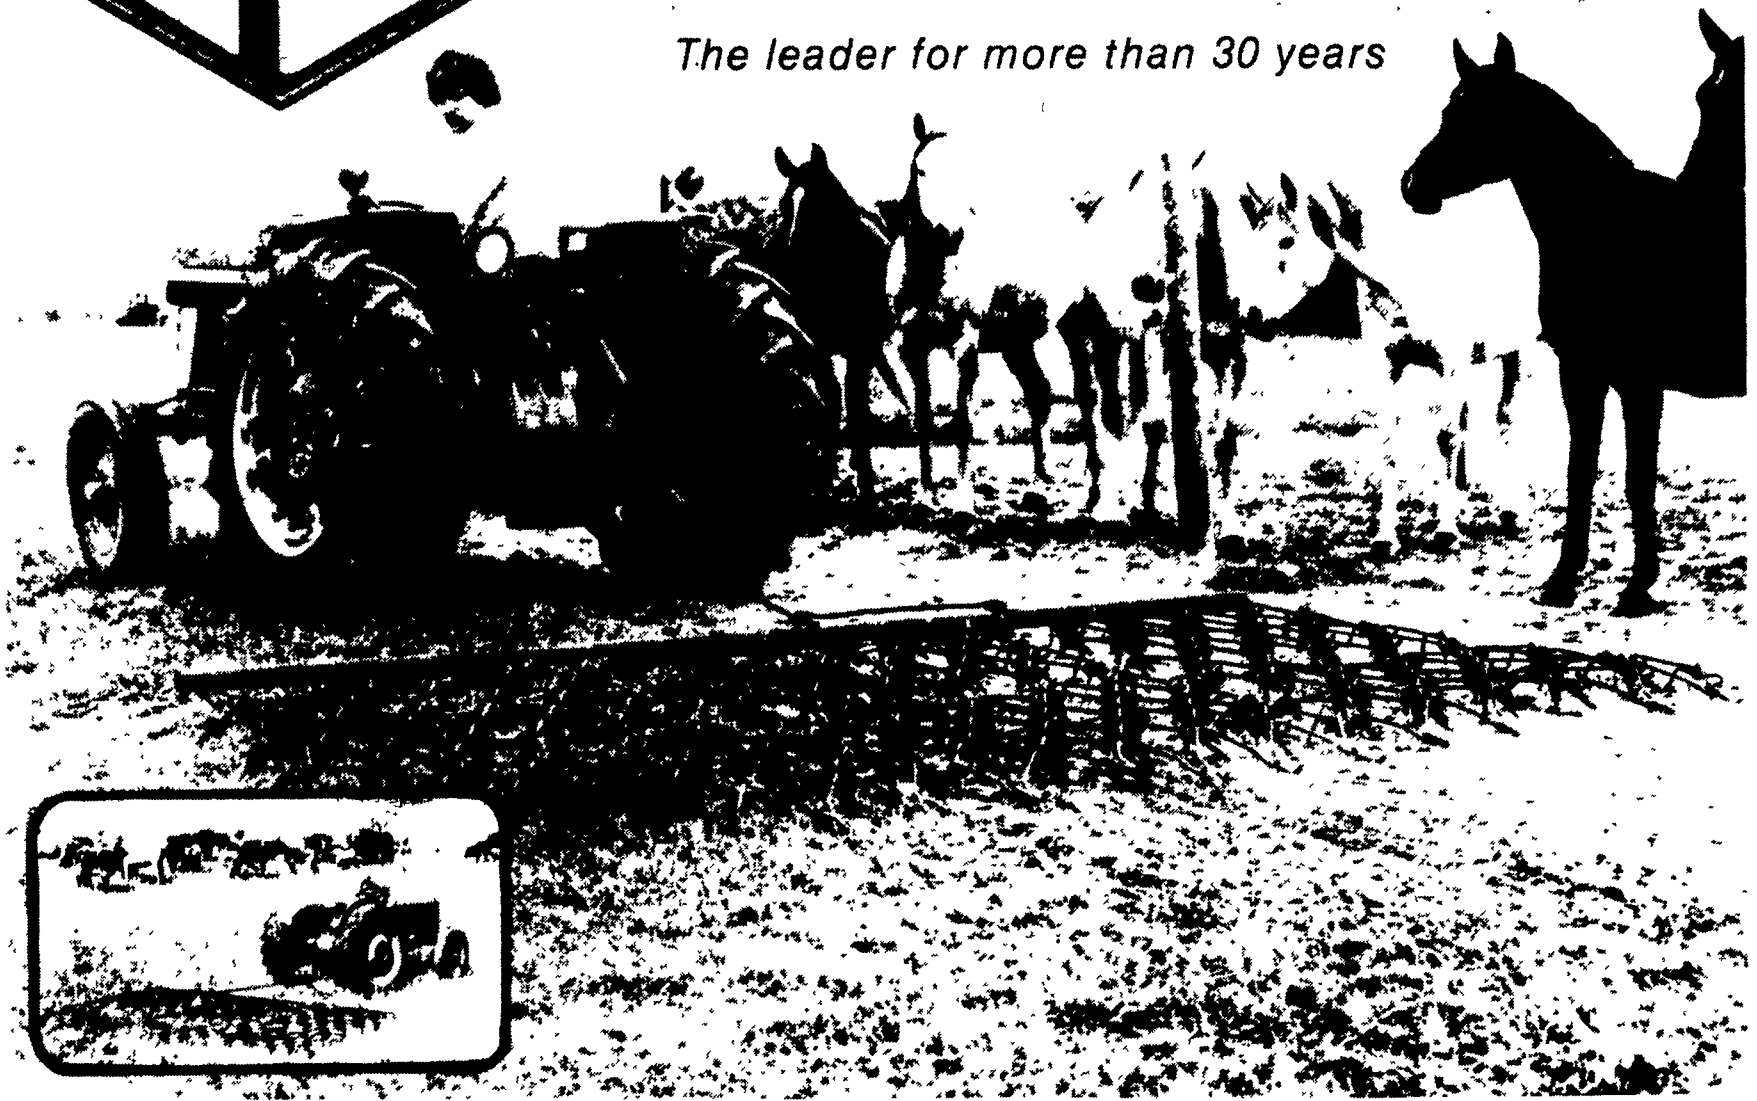

**We Are Proud To Announce That
 RYDER SUPPLY CO. Is Your Distributor For
 FUERST BROTHERS, INC.
 THE FLEXIBLE TINE HARROW**

The leader for more than 30 years

THE MOST PRACTICAL, LOW-COST IMPLEMENT YOU CAN OWN!

From early spring to late fall you will find the Fierst F-l-e-x-i-b-l-e Tine Harrow the most simple yet versatile tool ever developed. It scatters livestock droppings, helps control parasites, increases pasture usage; aerifies pastures and turf areas; prepares seedbeds; works fertilizer and seed into new seedbeds and established sod; incorporates herbicides; maintains pastures, lawns, lanes, tracks, rings, parks, golf courses and ball diamonds. Specially designed tines f-l-e-x to cover every inch of ground while performing all types of harrowing, dragging, smoothing, floating and scarifying operations. Ad-

justs to all working conditions; maximum penetration, light penetration and as drag mat. The Fierst F-l-e-x-i-b-l-e Tine Harrow can be used alone or behind plows, disks, spring-tooth harrows, seeders, fertilizer spreaders. Fierst Harrows are easy to store, virtually indestructible, never need maintenance. No parts to grease, oil or tighten. From day to day and season to season — the Fierst F-l-e-x-i-b-l-e Tine Harrow is a must for the progressive farmer, rancher, horse owner, contractor, grounds keeper.