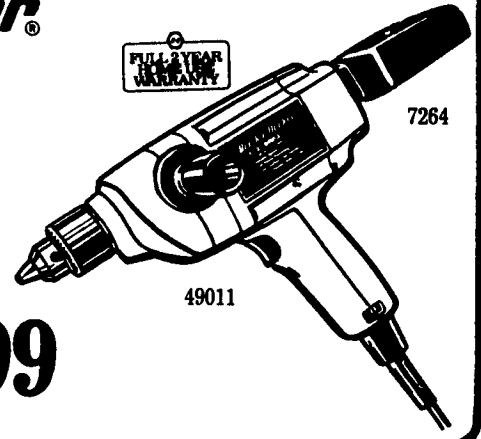

Hours:
 Mon.-Fri 8AM-9PM
 Sat. 8AM-5PM

1986 FISHING LICENSES NOW AVAILABLE

Black & Decker®

7264
 1/2" VARIABLE
 SPEED
 REVERSING
 DRILL
 Reg. \$69.99

SALE \$59.99

DOUBLE BIT AXE

52070

- Length of Handle - 36"
- Weight of Head - 3 1/2 Lbs.

\$11.99 Reg. \$16.29

AMERICAN EAGLE BELL NO. A2560

A superb product of American craftsmanship in polished brass...a full 6" dia. 8" high. Bell has a loud, clear, melodious ring. The bracket is topped with a lifelike casting of an eagle carved exclusively for us. The bracket itself is a heavy, shield style casting finish in rich satin black.