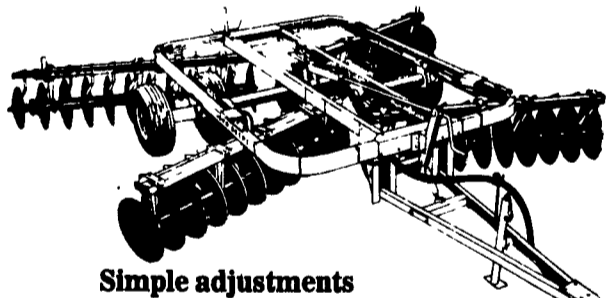

List Price \$8,685
Sale Price.....\$7,125
Plus - Waiver Of Finance Till March 1, 1986

John Deere's forage wagon doubles as a feeder wagon

Get double-duty use out of a 714A or 716A Forage Wagon. Carry silage to livestock as well as from the field. See the 593-cubic-foot 714A and the 677-cubic-foot 716A today.

Double duty

MODEL 716A FORAGE WAGON
w/16' Box, 677 Cu. Ft., High Sides, 3 Beaters & Roof

* January Cash Discount - 225
* In Lieu of Cash Discount, Waiver of Finance Charges Until Sept. 1, 1986

\$6,700
\$6,475

ANNOUNCING

EXTENDED WAIVER OF FINANCE UNTIL NOVEMBER 1, 1986
Or Longer On A Limited Number Of In-Stock Disk Harrows
(Disks listed below without * have waiver only until March 1, 1986)

Exclusive DuraCushion™ disk improves diskling results in rocks. Special coil-spring standards act like heavy shock absorbers. Individual gang sections flex over rocks.

* Model 215 Dura Cushion Disk, 11'5", w/Furrow Fillers, Covers 12'10" Overall
Until Expiration Of Sales Program **\$6,375**

Simple adjustments and tough bearings make these disks "simply tough"

- * Model 215 Disk, 11'5", 22"x.180 Blades, Cushion Gang Att. Furrow Fillers, Covers 12'10" Overall
Until Expiration Of Sales Program **\$5,975**
- * Model 115 Disk, 11'5" w/9' Blade Spacing, 22"x.180 Blades, Furrow Fillers, Cushion Gang, Covers 12'10" Overall **\$5,450**
Until Expiration Of Sales Program
- * Model 115 Disk 10'0" w/9' Blade Spacing, 20"x.180 Blades, Furrow Fillers, Covers 11'5" Overall **\$3,725**
Until Expiration Of Sales Program