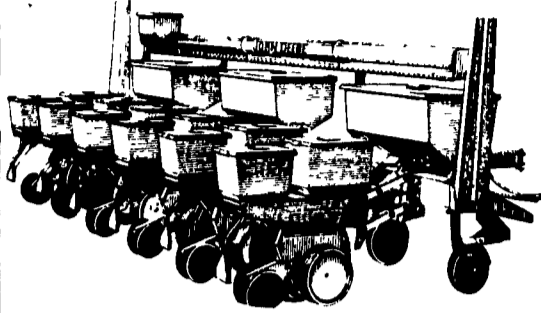

A John Deere prime power tractor gives you features and performance the competition can't match. Sound-Gard® body, the industry's finest mechanical front-wheel drive system, 15-speed Power Shift transmission, power-packed John Deere 50 Series engines... these are just a few of the features that make John Deere the finest tractor you can buy

\$34,875

Max-Emerge® planters assure accurate depth and good seed/soil contact

Do a lot of things right and you'll get a good stand at the right population in corn and bean crops. Max-Emerge planters are designed to help you do a lot of things right