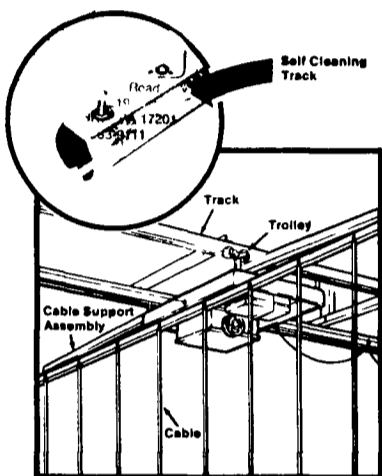

The Goosen Moo-ver

BETTER COW TRAFFIC:

Means More Productive Time Milking

The Goosen Moo-ver gives you BETTER COW TRAFFIC and the following features:

- Coaxes Computer Feed Cows In Without Getting Them Excited.
- Long Experience, Constant Development.
- Protects Against High Humidity.
- Economical To Install. Weighs Just 50 Lbs.

Goossen INDUSTRIES

Chop time off bedding and feeding.

WITH THE GOOSSEN BALE CHOPPER

Goossen's tractor mounted Bale Chopper (shown above) blows evenly shredded bedding into stalls on both sides of lane, encouraging cows to use stalls. The Bale Chopper also shreds hay into feed wagon or directly into feeder.